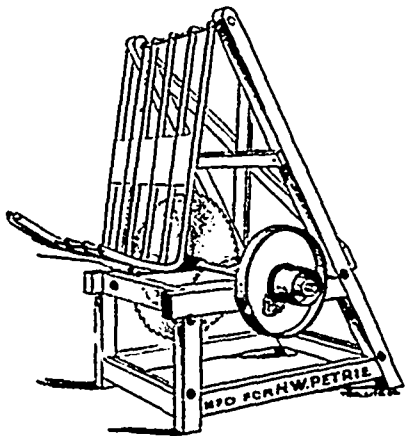

New
66-page
Descriptive
Catalogue
just out

Wood Yard Machinery

— A SPECIALTY —

PLANING AND SAWMILL ... MACHINERY ...

Of All Kinds

.. See New Catalogue No. 16 ..

Wood and Shingle Bolt Saw

The Champion Wood Splitter

Catalogue No. 16
gives full description
of all our Machinery.

25,000
now ready for
distribution

THE IMPROVED
LITTLE GIANT
Planer
Matcher and
Moulder

CIRCULAR SAWS