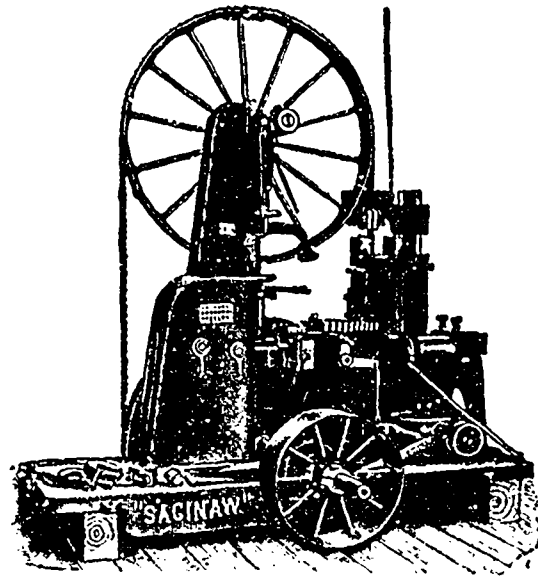

MERSHON BAND RE-SAWS

IN DAILY USE.

SAGINAW BAND RE-SAW.

Buy Direct and Get the Genuine

W. B. MERSHON & CO.

SAGINAW, MICH., U.S.A.

ATKINS ALWAYS AHEAD

SILVER STEEL

QUALITY IS THE THING

Claims of Superiority are easily made, but comparative tests establish Facts. We invite comparison. A trial will demonstrate that Atkins Silver Steel Saws are the Finest on earth in Material, Temper and Workmanship. Write for prices.

Our Sawyer's Hand-Book contains much valuable information on the care of Saws. Sent free for the asking.

Note:—An oxidized Silver Circular Watch Charm can be secured by any Mill man who will write for it. Mention this Journal.

CANADIAN BRANCH: NO. 30 FRONT ST. E., TORONTO, ONT.

E. C. ATKINS & CO. INDIANAPOLIS

BRANCHES: NEW YORK CITY, MEMPHIS, TENN., MINNEAPOLIS, MINN., HOUSTON, TEX., PORTLAND, ORE.