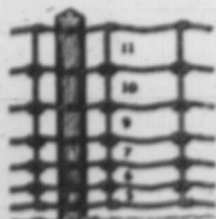

"Empire" Fence is a square mesh straight stay fence made of full gauge wire put up in rolls of 20, 30 and 40 rods.

4 Points that make it Worth Your While:

- 1st—You pay for nothing but quality by our factory to farm method.
- 2nd—You do not help to pay the freight on the fence of your neighbor, who lives 200 miles beyond you, when you buy at these **REDUCED PRICES AT WINNIPEG.**
- 3rd—You do not have to bother clubbing your order and waiting, as the prices we quote here on local shipments are same as quoted by others in car lots.
- 4th—We have a style and size for every purpose for the Western farmer. Fifteen different styles to choose from. Prompt shipment guaranteed you on a roll or carload from Winnipeg. "Empire" fence is made of hard tough open hearth steel wire, thoroughly galvanized. **THE STRONGEST STIFFEST AND MOST RUST-PROOF WIRE FENCING MADE.**

THE KNOT that cannot slip

Our 30 Day Trial Money Back Guarantee Goes with Every Rod of this Fence

"EMPIRE" HEAVY FENCE. No. 9 Top and Bottom Wires. Intermediate line and stay wires No. 12.

Cat. No.	Style	Space between line wires	Weight per rod	Price per rod
F2	Hog Fence	7 wire 26-in. high, stays 13-in. apart	1, 3, 4, 4, 5, 7	6 lbs. 30c
F2A	Hog Fence	7 wire 26-in. high, stays 6-in. apart	1, 3, 4, 4, 5, 7	7 1/2 lbs. 36c
F3	Hog and Sheep Fence	8 wire 32-in. high, stays 13-in. apart	1, 3, 3, 4, 5, 6, 6	6 1/2 lbs. 37c
F3A	Hog and Sheep Fence	8 wire 32-in. high, stays 6-in. apart	1, 3, 3, 4, 5, 6, 6	8 1/2 lbs. 41c
F4	Stock Fence	9 wire 42-in. high, stays 13-in. apart	1, 3, 3, 4, 5, 7, 8, 9	7 1/2 lbs. 42c
F5	Stock Fence	10 wire 50-in. high, stays 13-in. apart	1, 3, 3, 4, 6, 7, 8, 9, 9	8 1/2 lbs. 43c
F1	Sheep Fence	6 wire 42-in. high, stays 13-in. apart	1, 6, 8, 10, 12	6 lbs. 35c