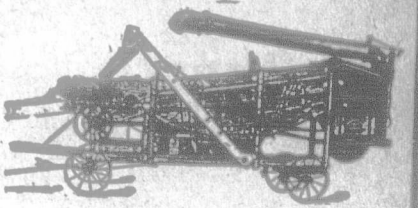

The Wonderful—Light-Running Gilson Thresher

"Goes Like Sixty" Saves Time—Money—Labor. Be independent of the gang. Keep your farm free of weeds. Do your threshing when you please, with a 6 to 12 h.p. Engine and the Wonderful Light-Running Gilson Thresher. Finished with or without Blower. Send for full particulars. GILSON MANUFACTURING COMPANY LTD. 387 York St., Guelph, Ont.