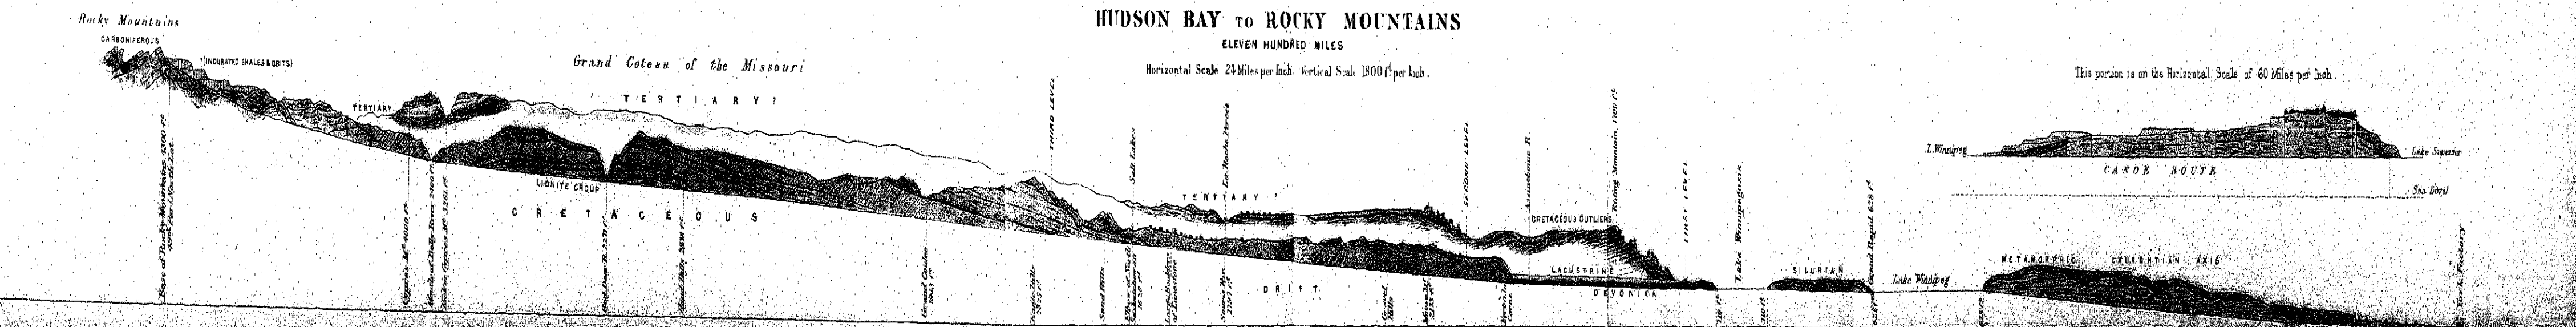

GENERAL SECTION
 VANCOUVER ISLAND TO YORK FACTORY, HUDSON BAY
 ELEVEN HUNDRED AND FIFTY MILES
 IN THREE PARTS

Horizontal Scale 10 Miles 1 Inch. Vertical Scale 10,000 Feet 1 Inch

PART I. YORK FACTORY TO RIDING MOUNTAIN INCLUDING THE LAKE DISTRICT AND EASTERN AXIS

PART 2. PRAIRIES EAST OF ROCKY MOUNTAINS BETWEEN RIDING MT AND SLAUGHTER CAMP

PART 3. ROCKY MOUNTAINS TO PACIFIC OCEAN (SLAUGHTER CAMP TO VANCOUVER IS.)

DIAGRAM SECTION OF THE PRAIRIES
 HUDSON BAY TO ROCKY MOUNTAINS
 ELEVEN HUNDRED MILES

Horizontal Scale 24 Miles per Inch. Vertical Scale 1800 Feet per Inch.

This portion is on the Horizontal Scale of 60 Miles per Inch.