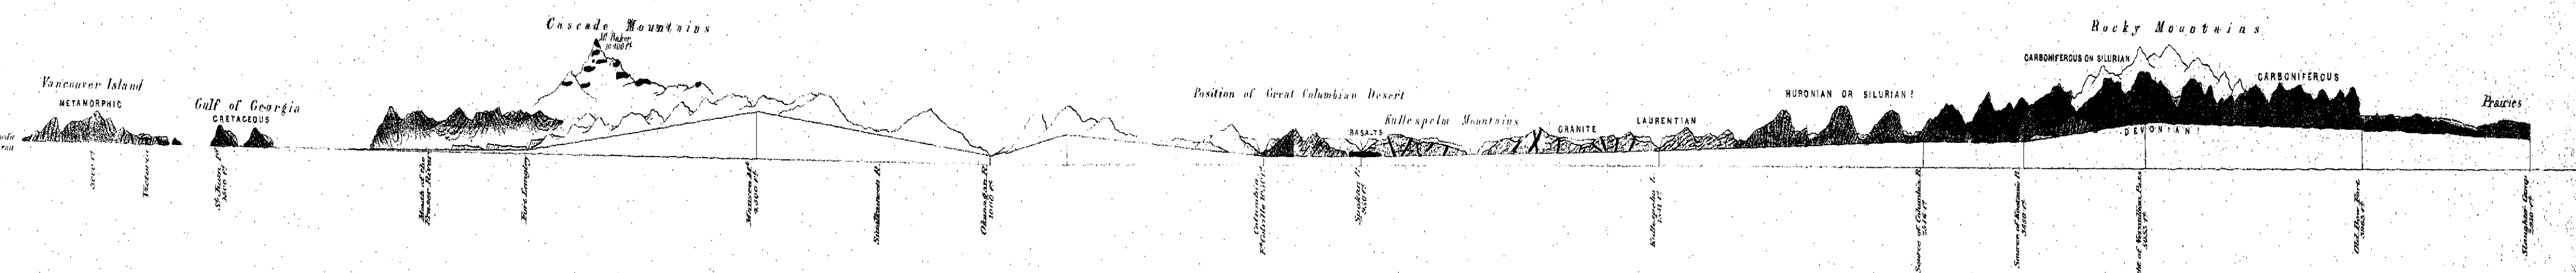

GENERAL SECTION
 VANCOUVER ISLAND TO YORK FACTORY, HUDSON BAY
 ELEVEN HUNDRED AND FIFTY MILES
 IN THREE PARTS

Horizontal Scale 10 Miles 1 Inch. Vertical Scale 10,000 Feet 1 Inch

PART I. YORK FACTORY TO RIDING MOUNTAIN INCLUDING THE LAKE DISTRICT AND EASTERN AXIS

PART 2. PRAIRIES EAST OF ROCKY MOUNTAINS BETWEEN RIDING MT AND SLAUGHTER CAMP

PART 3. ROCKY MOUNTAINS TO PACIFIC OCEAN (SLAUGHTER CAMP TO VANCOUVER IS.)

DIAGRAM SECTION OF THE PRAIRIES
 HUDSON BAY TO ROCKY MOUNTAINS
 ELEVEN HUNDRED MILES

Horizontal Scale 24 Miles per Inch. Vertical Scale 1800 Feet per Inch.

This portion is on the Horizontal Scale of 60 Miles per Inch.