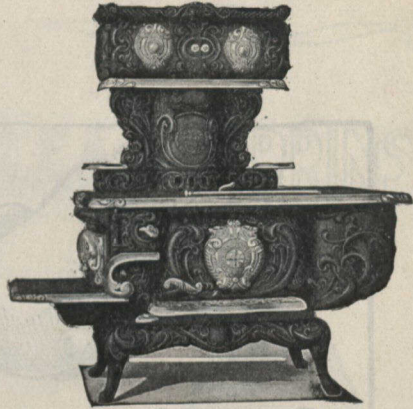

SOLD BY THE BEST DEALERS EVERYWHERE

MANUFACTURED BY

THE GURNEY, TILDEN COMPANY, Limited

Hamilton Montreal Winnipeg Vancouver

WITCH HAZEL TOILET SOAP

REGISTERED BRAND

FOR BABY'S BATH

THE ROYAL CROWN LIMITED. WINNIPEG. CANADA.