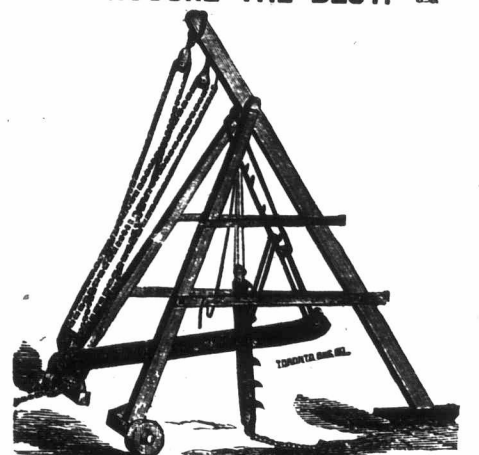

W. & F. P. CURRIE & CO.

100 Grey Nun St., Montreal,

MANUFACTURERS OF

SOFA, CHAIR AND BED SPRINGS.

A LARGE STOCK ALWAYS ON HAND

IMPORTERS OF

Drain Pipes, Vent Linings, Flue Covers, Fire Bricks, Fire Clay, Portland Cement, Roman Cement, Water Lime, Plaster of Paris, Borax, Whiting, China, Clay, etc. 210-y

PROCURE THE BEST.