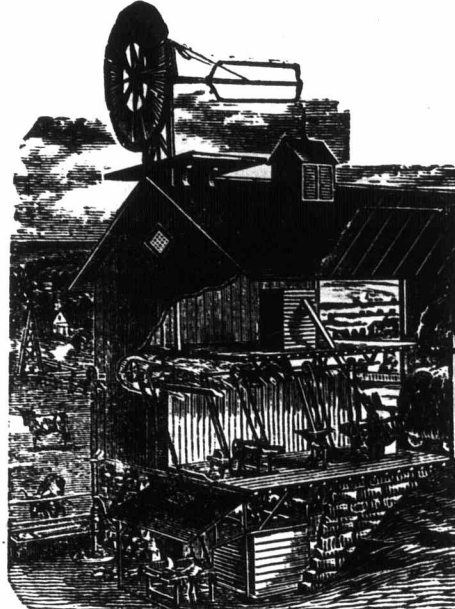

Geared Wind Mills, for driving Machinery, Pumping Water, &c. From 1 to 40 horse power.

ONTARIO PUMP CO.,

220-tf

Yours truly, EDWIN KEELER, Maitland P. O.

March 14, 1884.

AMBER SUGAR CANE MACHINERY.
NEW PARAGON SCHOOL DESKS.
M. BEATTY & SONS, WELLAND, ONT.
Early Amber Cane Seed imported from the States. Pure and reliable. Send for catalogues and prices. 219-h

DR. W. E. WAUGH—Office, The late Dr. Anderson's, Ridout Street, LONDON ONT. 217-y

FARMS FOR SALE

In Western Ontario a number of choice Farms. Full description list sent on application. Correspondence invited, full information given, and on personal application at my office, plans of the townships shown, enabling strangers to see the position of properties and their proximity to towns, railway stations, &c. Farms with acreage to suit every one. Send to

CHARLES E. BRYDGES,

Real Estate Agent.

Land office, 93 Dundas street west, London, opposite to the City Hotel, for list of farms for sale. 176-s

W. & F. P. CURRIE & CO.

100 Grey Nun St., Montreal,

MANUFACTURERS OF

SOFA, CHAIR AND BED SPRINGS.

A LARGE STOCK ALWAYS ON HAND

IMPORTERS OF

Drain Pipes, Vent Linings, Flue Covers, Fire Bricks, Fire Clay, Portland Cement, Roman Cement, Water Lime, Plaster of Paris, Borax, Whiting, China, Clay, etc. 210-y

PROCURE THE BEST.