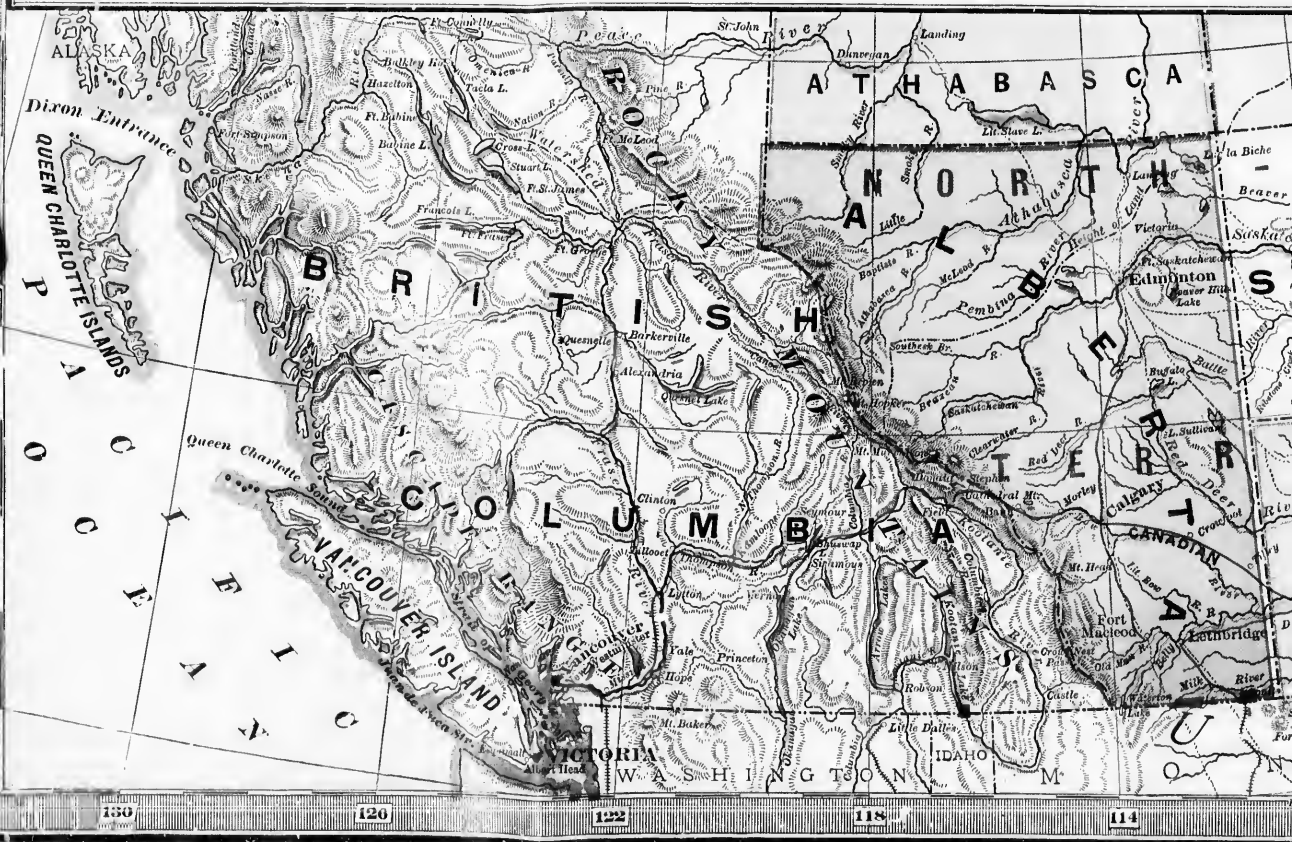

CHART SHEWING CANADA IN GEOGRAPHICAL RELATION TO THE UNITED STATES

QUARANTINE STATIONS.

IMMIGRANT QUARANTINE STATIONS are established at Halifax, N. S., St. John, N. B., Charlottetown, P. E. I., Grosse Isle (near Quebec), and Albert Head (near Victoria), B. C.
 CATTLE QUARANTINE STATIONS are at Halifax, St. John, Charlottetown, Levis (Quebec), Point Edward (Sarnia), Emerson, Grenville and the locations marked 1, 2, 3, 4, 5 and 6 (in red) on the International Boundary (49th parallel).