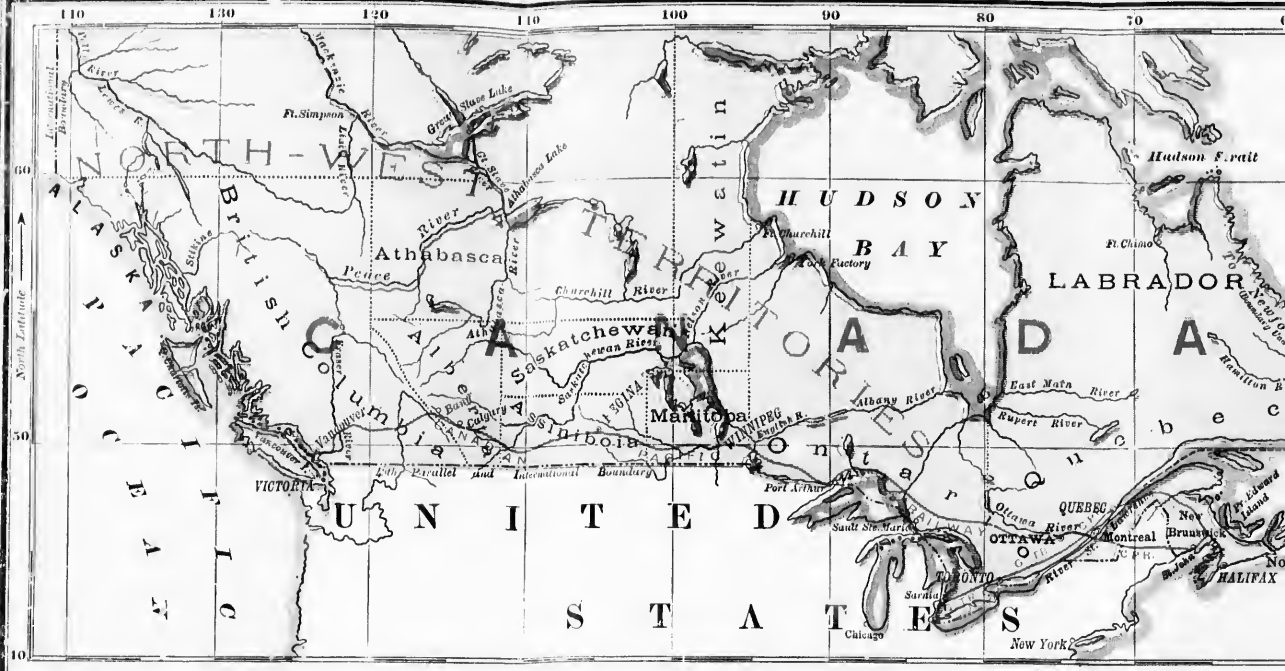

CHART SHEWING CANADA IN GEOGRAPHICAL RELATION TO THE UNITED STATES

QUARANTINE STATIONS.

IMMIGRANT QUARANTINE STATIONS are established at Halifax, N. S., St. John, N. B., Charlottetown, P. E. I., Grosse Isle (near Quebec), and Albert Head (near Victoria), B. C.
 CATTLE QUARANTINE STATIONS are at Halifax, St. John, Charlottetown, Levis (Quebec), Point Edward (Sarnia), Emerson, Grenville and the locations marked 1, 2, 3, 4, 5 and 6 (in red) on the International Boundary (49th parallel).