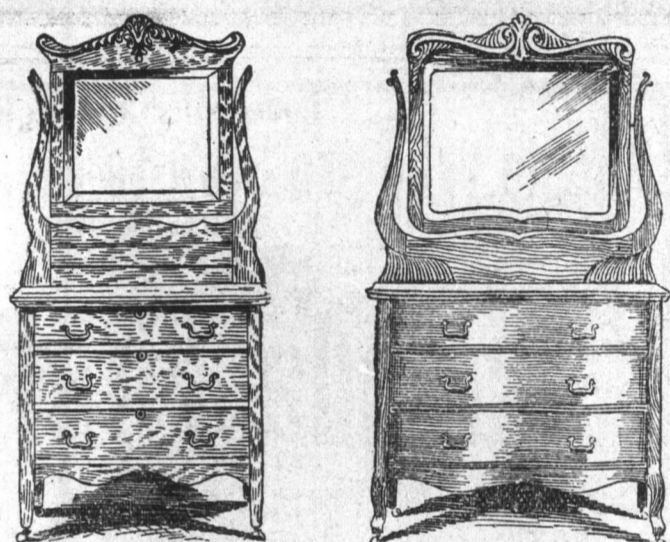

# THE POPULAR FURNITURE STORE,

CORNER  
SPRINGDALE  
and  
WATER STREETS.

Furniture Showrooms,  
Second and  
Third  
Floors.

## SPRING OPENING NEW FURNITURE DESIGNS!

- No. 210  
Golden Oak Dresser, 18 x 36 inch double top, British Bevel Mirror, 16 x 20. Price, \$12.25.  
Stands to match, \$5.75.
- No. 200 DRESSER—Golden oak finish, top 18 x 32 inches; plain mirror 13 x 22 inches. Price \$8.50  
Stands to match \$4.50.
- No. 220 DRESSER—Surface oak finish, top 18 x 32 inches, British Bevel Mirror, 13 x 22 inches. Price \$11.75  
Stands to match \$5.00.
- No. 210 1/2 DRESSER—Fine surface oak finish, double top, 18 x 36 inches; Oval British Bevel Mirror. Price \$16.25  
Stands to match \$6.25.
- No. 240 DRESSER—Royal oak finish, 19 x 41 in. double top, serpentine top drawer; British Bevel Mirror, 22 x 28 inches. Price \$20.50  
Stands to match \$7.75.
- No. 240 1/2 DRESSER—Royal oak finish, carved back fitted with fancy shaped British Bevel Mirror, 22 x 28 inches. Price \$23.50
- No. 500 LADIES' DRESSER—Princess style, finished in surface oak, shaped top 19 x 35 inches; fancy oblong British Bevel Mirror, 18 x 36 inches. Price \$21.50  
Stands to match \$7.50.
- No. 500 1/2 LADIES' DRESSER—Same as above—No. 500—but has Oval Mirror, 18 x 36 in. Price \$21.50
- No. 35 COMBINATION DRESSER and COMMODE in surface oak, 18 x 32 inch top; British Bevel Mirror, 14 x 24 inches. Only \$12.50