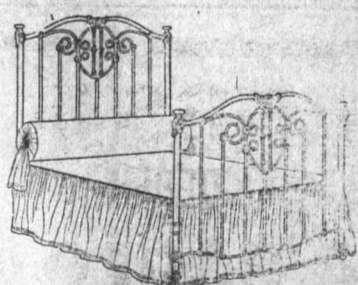

# C. L. MARCH Co., Ltd.

The Popular Furniture Store, Cor. Water and Springdale Sts.

- No. 110 SIDEBOARD.  
Massive Royal Oak Sideboard, Colonial style, handsomely carved, swell top twin drawers, serpentine linen drawer; shaped British Bevel Mirror 18 x 36. \$33.00
- No. 140 SIDEBOARD.  
Massive Colonial style, made of selected mountain ash, moulded top twin drawers and large linen bottom drawer, British Bevel Mirror 18 x 30. \$26.75
- No. 130 SIDEBOARD—Beautifully finished Ash Sideboard, neatly carved and shaped top with 14 x 24 mirror. Price \$17.75
- No. 130 SIDEBOARD—Surface oak finished, fitted with British Bevel Mirror, 14 x 24. Price \$22.25
- SOLID QUARTERED OAK SIDEBOARD—Hand rubbed and polished, bright golden finish, one lined drawer and large serpentine linen drawer, British Bevel Mirror, 18 x 36. Price \$55.00  
Other Sideboards and Buffets ranging in price from \$6.45 to \$60.00.

## Standard Beds

ARE THE HIGHEST  
ATTAINABLE STANDARD  
OF  
EXCELLENCE.

- No. 15 WHITE ENAMELLED "STANDARD" BED, 7 1/2 inch pillars with brass knobs. Price \$4.00
- No. 19 "STANDARD" WHITE ENAMEL BED, 1 1/4-16 inch tubings, scroll pattern, brass vases and caps. Price \$6.90
- No. 249 "STANDARD" WHITE ENAMEL BED—Colonial style, 1 1/4-16 pillars, brass top rail on foot and head with brass top mounts and vases. Price only \$7.00
- No. 257 "STANDARD" BED, WHITE ENAMEL—Colonial style, with bow foot, handsome brass trimmed, brass top rail on foot and head with six brass spindles, brass caps and vases. Price \$9.75
- No. 557 BEAUTIFUL ALL-BRASS BED—Colonial pattern with bow foot, pillars 1 1/4 inch, height of head 60 inches; foot 38 inches. Price \$25.50