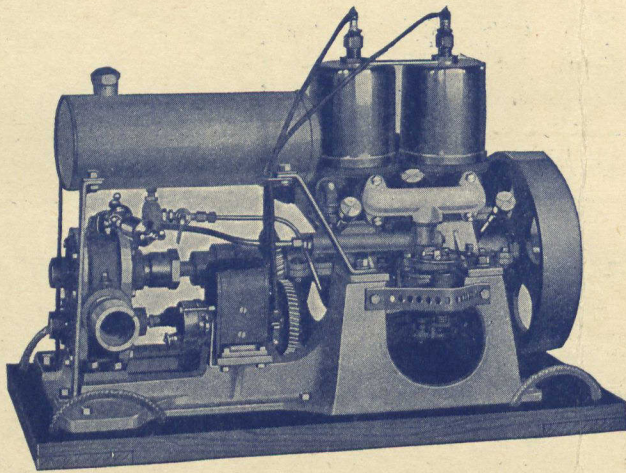

Protection for Your Limits

A Fairbanks-Morse Portable Fire Pump in the hands of every fire ranger will protect your timber from destruction by fire.

Fairbanks-Morse Portable Fire Pumps are effective anywhere within reach of a lake or stream, and provide a means

whereby one or two men can put out the fires when they start.

Consisting of a rotary pump and 4-5 H. P. engine, and weighing only 128 pounds, it is an outfit that can be transported in canoe, boat, aeroplane or car, and can be carried over the trail by two men.