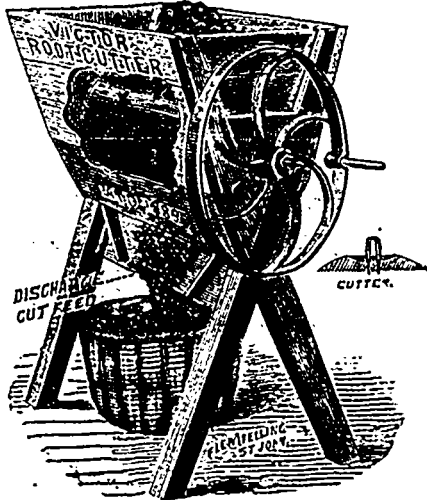

### Improved Large White Yorkshire Swine.

We were the first importers of this breed into New Brunswick and Nova Scotia. All our breeding stock is registered and imported, and especially selected from the herds of N. J. Hino, F. Walker Jones, and George Charnock, England. Stock for sale at all times. Orders now booked for young registered pigs.

ALSO BLACK CHINESE LANGSHANS (Pure Crood Strain)

## THE "VICTOR" Root Cutter,

(Patented Nov. 12, 1889.)

The attention of Farmers and Stock Raisers is directed to this improved Root Cutter. It is the

Simplest, Cheapest and Easiest Working Cutter

yet, and leaves the roots in better shape for feeding than any other. Send for circular and testimonials of practical Farmers who have used them.