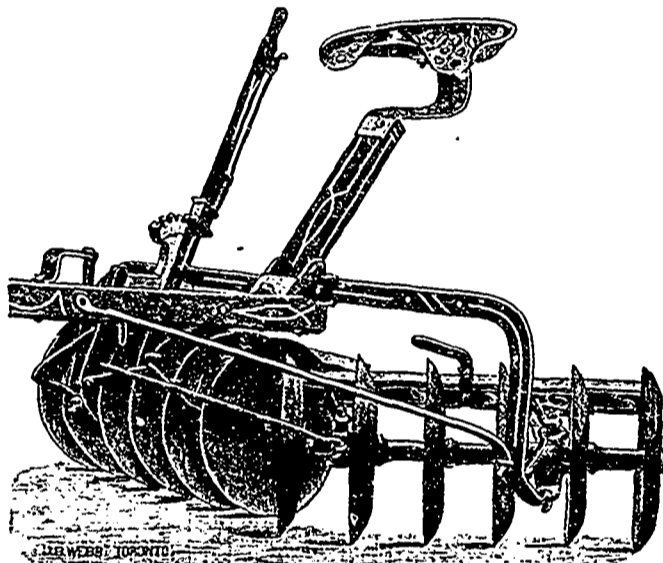

## THE GENUINE SLICER DISC HARROW.

THE VERY BEST IN THE MARKET

USE ONLY THE "CORBIN" SLICER DISC.

### THE "CORBIN" SLICER DISC HARROW.

For cross-cutting sod and working up certain kinds of clay soils there is no better implement in use than the CORBIN Slicer Disc Harrow.

Before beginning to build these we thoroughly investigated the merits of the various disc, spade, and cut-away harrows made both in Canada and the United States and being forced to the conclusion that the CORBIN Slicer Disc Harrow is decidedly the best, we secured the patents and now give the public the benefit of our selection. The Reversible throws either inwards or outwards as desired. The Non-Reversible throws inwards only.