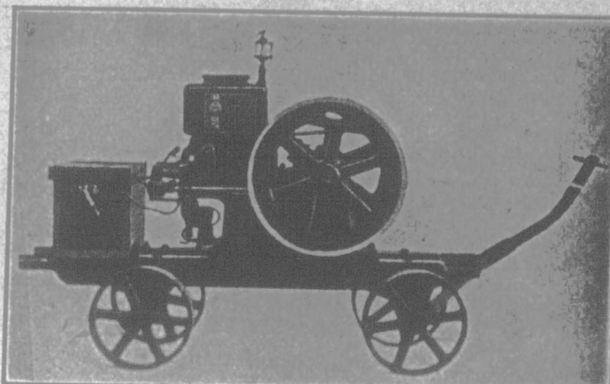

Direct from the Factory to the Farmer

Monarch Gasoline Engines

1 1/2 to 35 Horse Power
Grain Grinders, Ensilage Cutters, Saw Frames and Pump Jacks

1 1/2 H.P. Horizontal Hopper Cooled

This engine built specially for small jobs around the farm and in connection with our intermediate pulley takes care of the churning, washing, pumping, etc. Being mounted it is easily moved from place to place.

Canadian Engines Co. Ltd., Dunnville, Greenock, Nov. 1, 15.
Dear Sirs.—I bought from your agent Mr. Ross a six H.P. Monarch Engine. I have had it two seasons and I ran a chopper, circular saw, corn blower and also a threshing machine; this engine has given me great satisfaction and I think there is no engine on the market will equal it.
Yours truly, J. G. Carter

Write for catalogue **Canadian Engines Ltd., Dunnville, Ont.**

FROST & WOOD Co., Limited, exclusive sales agents east of Peterboro, Quebec and the Maritime Provinces.

Good live agents wanted in unrepresented territory.

Rough on Rabbits

Will protect young fruit trees from rabbits when the snow is deep. Directions with each package. Put up in three sizes—small size 60c., for 25 to 35 trees; second size $1.10, for 80 to 90 trees; largest size, 20 lbs., for 500 to 700 trees, price, $5.00. All orders promptly attended to.

KING AGENCY King P.O., Ont.

CUT THIS OUT

Farmer's Advocate Pen Coupon, Value 4c.
Send this coupon with remittance of only $1.52 direct to the Fleet Pen Co., 116 Fleet Street, London, England. In return you will receive by registered post, free, a splendid British-made 14ct. gold nibbed, self-filling Fleet Fountain Pen, value $4 (16s. 6d.). Further coupons, up to 13, will each count as 4c. off the price, so you may send 14 coupons and only $1. Say whether you require a fine, medium or broad nib. This great offer is made to introduce the famous Fleet Pen to Canada. Over 100,000 have been sold in England. Agents Wanted. Liberal Terms.

SHIP YOUR RAW FURS

To the Largest, Most Reliable and Oldest House in Canada

We pay express and postage. Prompt returns.

E. T. CARTER & CO., 84 Front Street E., TORONTO

CREAM

Mr. Shipper, Attention!

Reasons why you should send your cream to us:

1. We aim to pay the highest prices.
2. We give you a square deal.
3. We have the largest market in Ontario.
4. We are prompt in making remittances.

The market indicates a gradual advance. Act now. Write us for further particulars.

THE TORONTO CREAMERY CO., LIMITED
9 Church Street, Toronto, Ont.

CREAM

Where are you shipping now? And what are you getting for your cream? We want more individual shippers and more men to gather cream for us. Write for our proposition.

Silverwoods Limited
LONDON, ONTARIO

London BULL DOG Batch Mixer Capacity, 50 cubic yds. per day. Just the machine for small jobs. Pays for itself in 20 days' use. Built to last a lifetime. Send for Catalogue No. 1B.

LONDON CONCRETE MACHINERY CO., Ltd.
Dept. B, London, Ontario
World's Largest Manufacturers of Concrete Machinery.