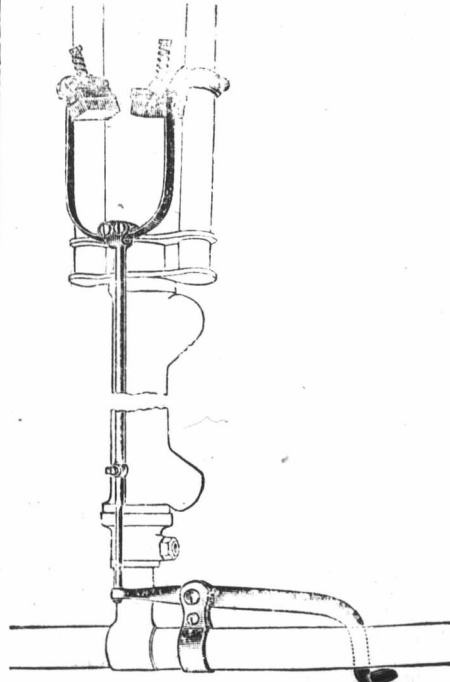

Stampers,
Piercers and
Manufacturers of "The
Manx" and
Other Rim
Brakes,
Spindles,
Ball Head
Clips,
Pins,
Cups and
Cones etc.

**MANX WORKS, LEGGE ST,
BIRMINGHAM, Eng.**