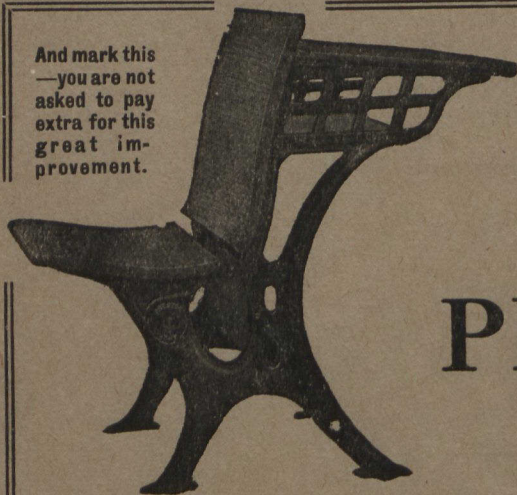

The New Map of Europe

CORRECTED RIGHT UP TO THE MINUTE

Johnston's Grand Series Map of Europe, size 52x54 inches, showing all the latest revisions in boundaries.

Available for distribution about NOVEMBER 1st.

PRICES:

Mounted on cotton and varnished wood rollers.....$5.00
Mounted on cotton and attached to spring roller and
portable bound 7.50
Express extra.

Our supply of the first edition is limited and we already have a large number of customers on the waiting list. Send us your order at once if you wish to secure a copy. A descriptive price list of Johnston's Maps and Globes will be mailed on application.

The GEO. M. HENDRY CO., Limited

School Equipment of All Kinds.

215 VICTORIA STREET

TORONTO, CANADA

And mark this
—you are not
asked to pay
extra for this
great im-
provement.

NOTE THE NEW
Sanitary Standard

— of the —

PRESTON DESK

This is the most important innovation of recent years in connection with school desks and does away with the fancy dust-catching and unsanitary standards of the old style. It places the Preston Desk on an equality with any sanitary school desk made, with the added advantage of considerably lower price. Write us, stating your requirements and we will gladly furnish a quotation.

The Canadian Office and School Furniture Co., Ltd. - Preston, Ont.

Western School Supply Company, Regina, Sask., Representatives for Alberta and Saskatchewan.