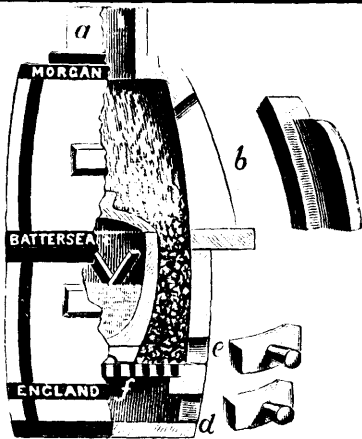

The above illustration shows the method of holding and sighting BRUNTON'S PAT POCKET MINE TRANSIT, when taking courses or horizontal angles. The construction is such as to permit of simultaneous sighting and reading. No tripod or Jacob's staff is necessary, and an operator after becoming accustomed to its uses can take the transit from his pocket, take a reading and replace the instrument before a sighting compass can be placed. The most accurate and reliable pocket instrument on the market. Send for illustrated catalogue B.