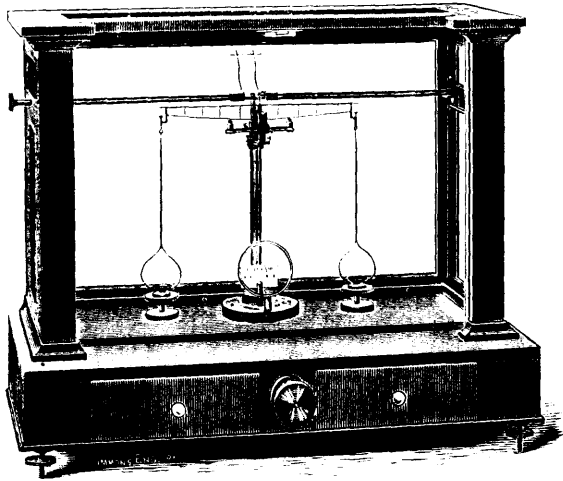

ASSAYERS' SUPPLIES AND ENGINEERING INSTRUMENTS.

For full description of this and other balances send for catalogue to

**No. 1 Special Button Balance with 8-inch Beam.**  
Sensibility 1-200 milligramme. For very accurate weighings. Among the well-known smelters using this Balance are the following:  
GLOBE SMELTING & REFINING CO., Denver, Colo., U.S.A.  
CANADIAN SMELTING WORKS, Trail, B.C.  
MT. LYELL MINING AND RAILWAY CO'S REDUCTION WORKS, Penghana, Tasmania.

The above illustration shows the method of holding and sighting BRUNTON'S PAT POCKET MINE TRANSIT, when taking courses or horizontal angles. The construction is such as to permit of simultaneous sighting and reading. No tripod or Jacob's staff is necessary, and an operator after becoming accustomed to its uses can take the transit from his pocket, take a reading and replace the instrument before a sighting compass can be placed. The most accurate and reliable pocket instrument on the market. Send for illustrated catalogue B.