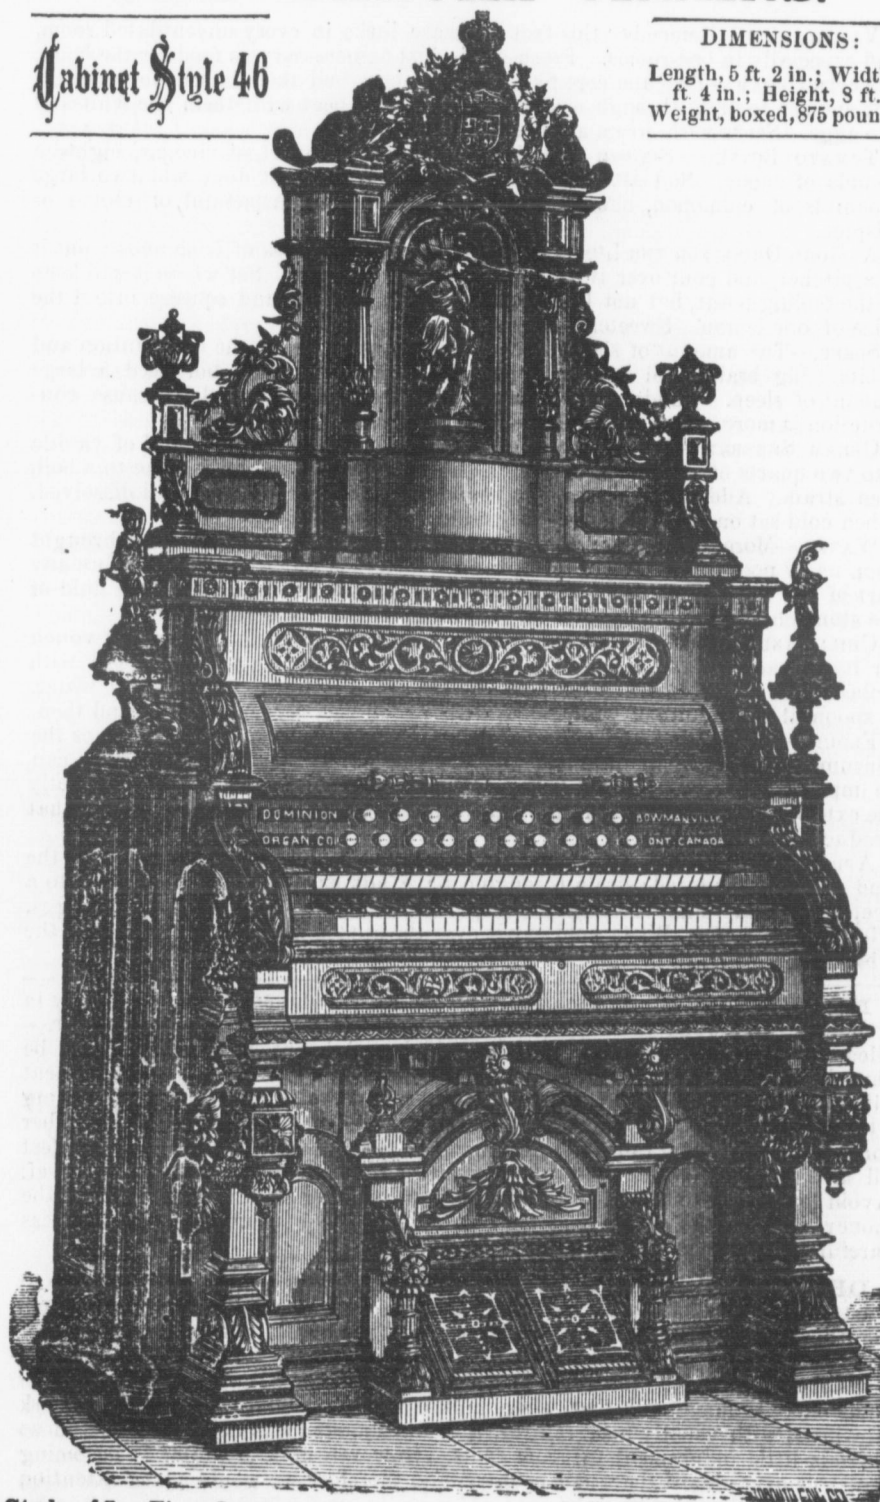

TWO MANUAL ORGANS.

Cabinet Style 46

DIMENSIONS:

Length, 5 ft. 2 in.; Width 2
ft. 4 in.; Height, 3 ft.
Weight, boxed, 875 pounds.

Style 46.—Five Octaves. Two Banks Keys. Nine Sets Reeds. Twenty Stops, viz.: Diapason, Melodia, Viola, Principal, Vox Celeste, Dulcet, Flute D'Amour, Flugle Horn, Melophone, Fagotte, Æoline, Cello, Cremona, Piccolo, Sub Bass, Forte, Vox Humana, Octave Coupler, Manual Coupler, Grand Organ, **\$1250**