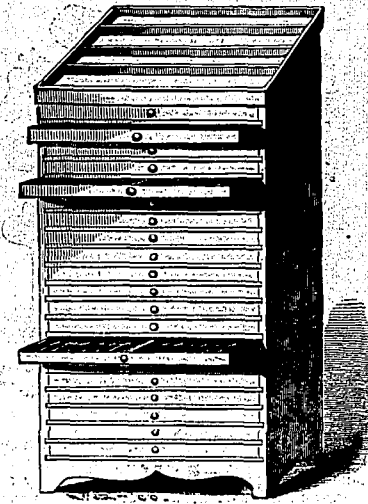

PRICE..... 20 c. per lb.

DOMINION TYPE FOUNDRY CO., MONTREAL.

LABOR SAVING RULE.—With judicious care, an Office having an assortment of Single, Parallel, Double and Dotted Labour-Saving Rules, need cut up few strip rules, which frequently are wasted. Our fonts are accurately made and justify with precision. Each font contains a proportion of right and left mitres, and every piece has its length punched on it.

CABINETS.—The above cut represents our Cabinets. They are not only substantial but very ornamental. No well organized office should be without one.

- CABINETS with 10 2/3 Cases..... \$20.00
- “ “ 16 2/3 “..... 24.00
- “ “ 20 2/3 “..... 28.00