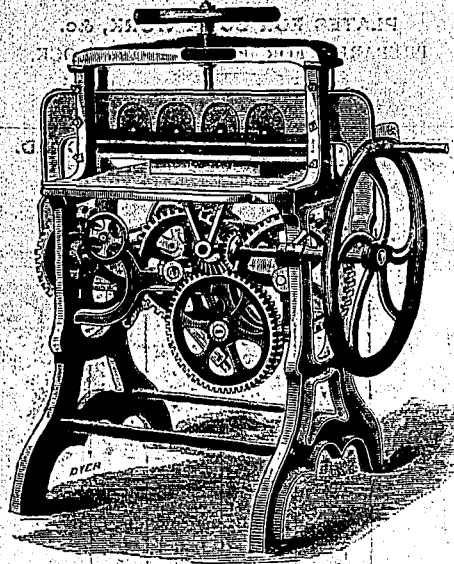

OVER ONE HUNDRED IN USE.

MINERVA  
PAPER CUTTER

THE CHEAPEST AND BEST MACHINE  
IN THE MARKET.

Cuts 30 inches.

Price, \$275. - Boxing, \$5.

THE superiority of this Machine is in its great power and the rapidity of its operation. The cut is clean, smooth, and true. The knife having descended to a given point rises immediately without reversing the motion of the machine. There are both back and side gauges, the former is moved by a hand wheel placed in front of the table.

DOMINION TYPE FOUNDRY CO., MONTREAL.

THE BEST PLOW CUTTER IN THE MARKET.

FRANKLIN PATENT  
PAPER CUTTER.

Price, 30 inch, Iron Frame, \$60.

THIS Machine is far superior to any other low-priced Paper Cutter in the Market, from the facility with which paper is cut to any size, after being placed upon the cutting table, without moving it. As soon as the paper is properly squared, and one cut is made, the head (A) is raised by the wheel, as in the ordinary cutter, and may be moved backwards or forwards, parallel with the cutting board, by turning the small crank handle (B) without disturbing the paper. Another great improvement is the use of a lever (C) and a spring to hold the head (A) in position when raised, instead of the treadle.