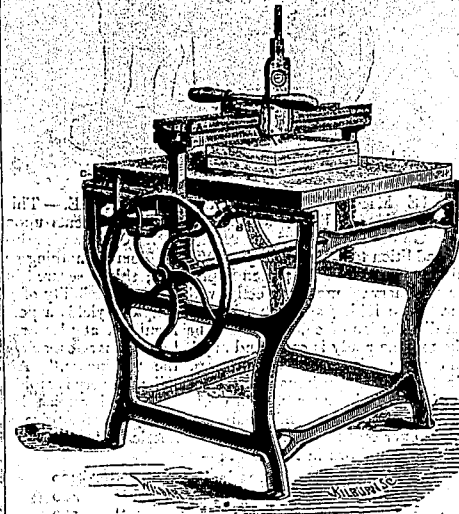

OVER ONE HUNDRED IN USE.

MINERVA  
PAPER CUTTER

THE CHEAPEST AND BEST MACHINE  
IN THE MARKET.

Cuts 30 inches.

Price, \$275. - Boxing, \$5.

THE superiority of this Machine is in its great power and the rapidity of its operation. The cut is clean, smooth, and true. The knife having descended to a given point rises immediately without reversing the motion of the machine. There are both back and side gauges, the former is moved by a hand wheel placed in front of the table.

DOMINION TYPE FOUNDRY CO., MONTREAL.

THE BEST PLOW CUTTER IN THE MARKET.

FRANKLIN PATENT  
PAPER CUTTER.

Price, 30 inch, Iron Frame, \$60.

THIS Machine is far superior to any other low-priced Paper Cutter in the Market, from the facility with which paper is cut to any size, after being placed upon the cutting table, without moving it. As soon as the paper is properly squared, and one cut is made, the head (A) is raised by the wheel, as in the ordinary cutter, and may be moved backwards or forwards, parallel with the cutting board, by turning the small crank handle (B) without disturbing the paper. Another great improvement is the use of a lever (C) and a spring to hold the head (A) in position when raised, instead of the treadle.