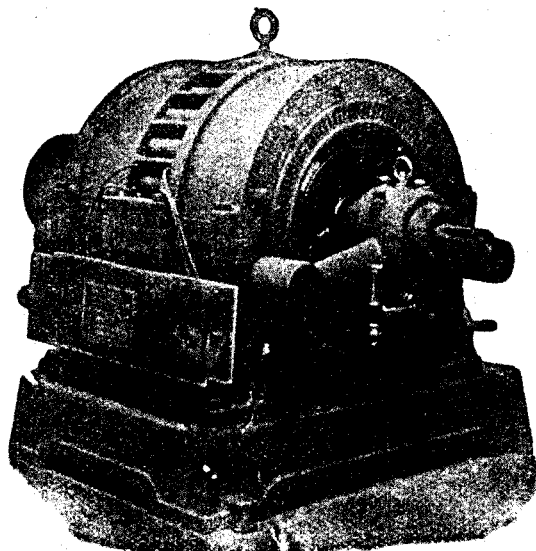

The Royal Electric Co'y

MONTREAL, QUE.

Western Office.... TORONTO, ONT.

S.K.C. Two-Phase Alternators

Incandescent Light, Arc Light and Power from same Dynamo and Circuit.

Highest Efficiency

Best Regulation

Slow Speed

Least Attention

No Collector

No Moving Wire

No Exposed Parts

No Compounding

S.K.C. 50 Kilowatt Two-Phase Generator

DIAMOND BRAND

Manufactured by.... The HAMILTON AND TORONTO SEWER PIPE CO. HAMILTON, ONTARIO.