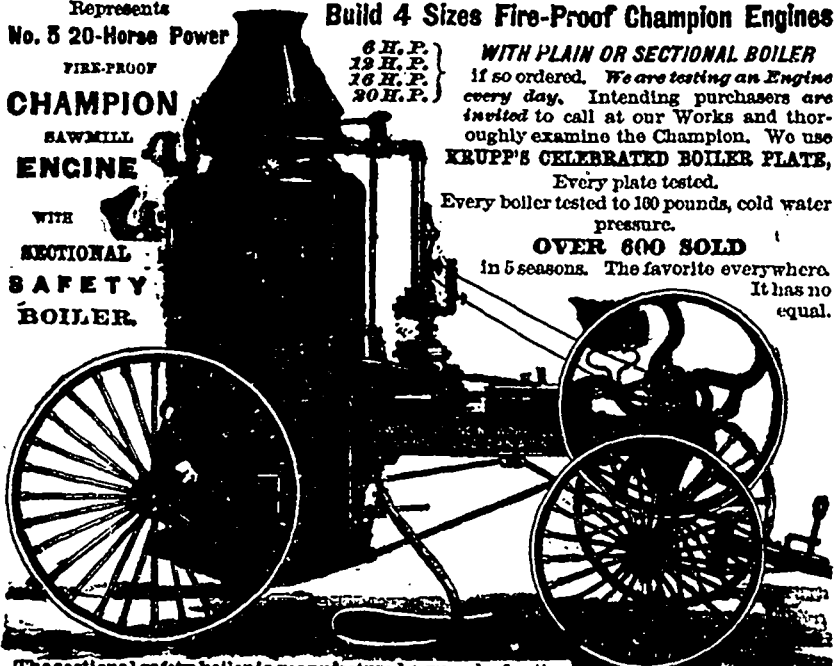

17413

Represents
No. 5 20-Horse Power
FIRE-PROOF

CHAMPION
SAWMILL
ENGINE

WITH
SECTIONAL
SAFETY
BOILER.

Build 4 Sizes Fire-Proof Champion Engines

6 H.P.
12 H.P.
16 H.P.
30 H.P.

WITH PLAIN OR SECTIONAL BOILER
If so ordered. We are testing an Engine every day. Intending purchasers are invited to call at our Works and thoroughly examine the Champion. We use KRUPP'S CELEBRATED BOILER PLATE,

Every boiler tested to 100 pounds, cold water pressure.

OVER 600 SOLD

in 5 seasons. The favorite everywhere. It has no equal.

The sectional safety boiler is manufactured expressly for the "North West" trade. This boiler is so arranged that it is readily taken apart in sections enabling purchasers to clean thoroughly every part of it and prevent burning out. We know from experience this to be absolutely necessary with the alkaline waters of the great Western prairies. Largely used by the Pacific Railway Company and all the large Colonization and Rancho Companies.