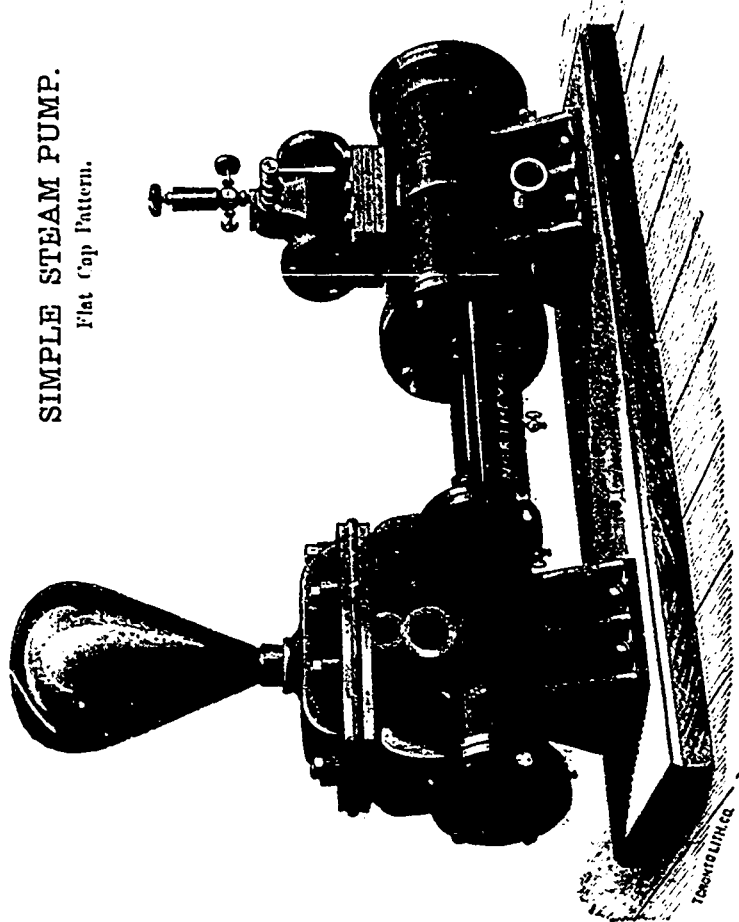

Northey & Co's Steam Pump Works, TORONTO, ONT.

SIMPLE STEAM PUMP.
Flat Cap Pattern.

DUPLEX STEAM PUMP

SPECIAL STEAM PUMP.

Steam Pumps of the best and latest designs for mining purposes, Boiler Feeding, Fire Protection, and General Water Supply, etc.