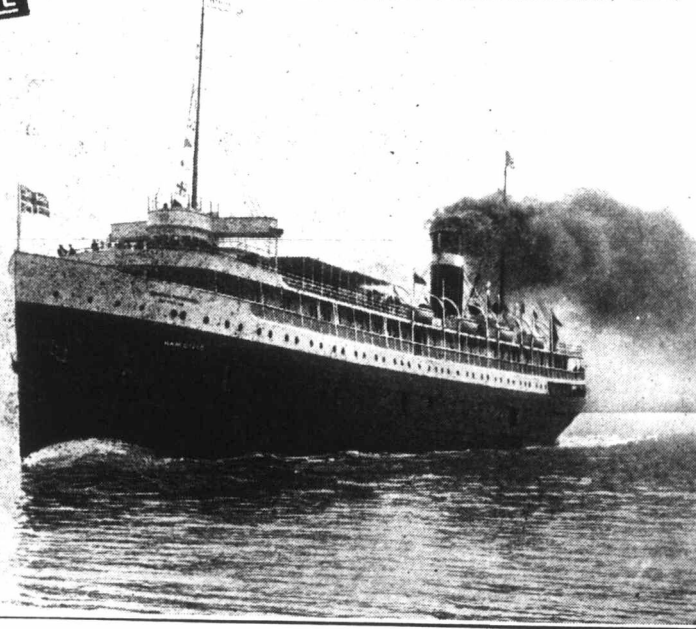

NORTHERN NAVIGATION CO., Limited

"A Fresh Water Sea Voyage"

to S. S. Marie, Port Arthur, Fort William and Duluth.

Sailings from Sarnia, Mondays, Wednesday and Saturday.

Special Grand Trunk train service between Toronto and Sarnia Wharf, via Hamilton and London, connecting with steamers.

TICKETS AND INFORMATION FROM ALL RAILWAY AGENTS, OR THE COMPANY AT SARNIA, ONT., OR COLLINGWOOD, ONT.