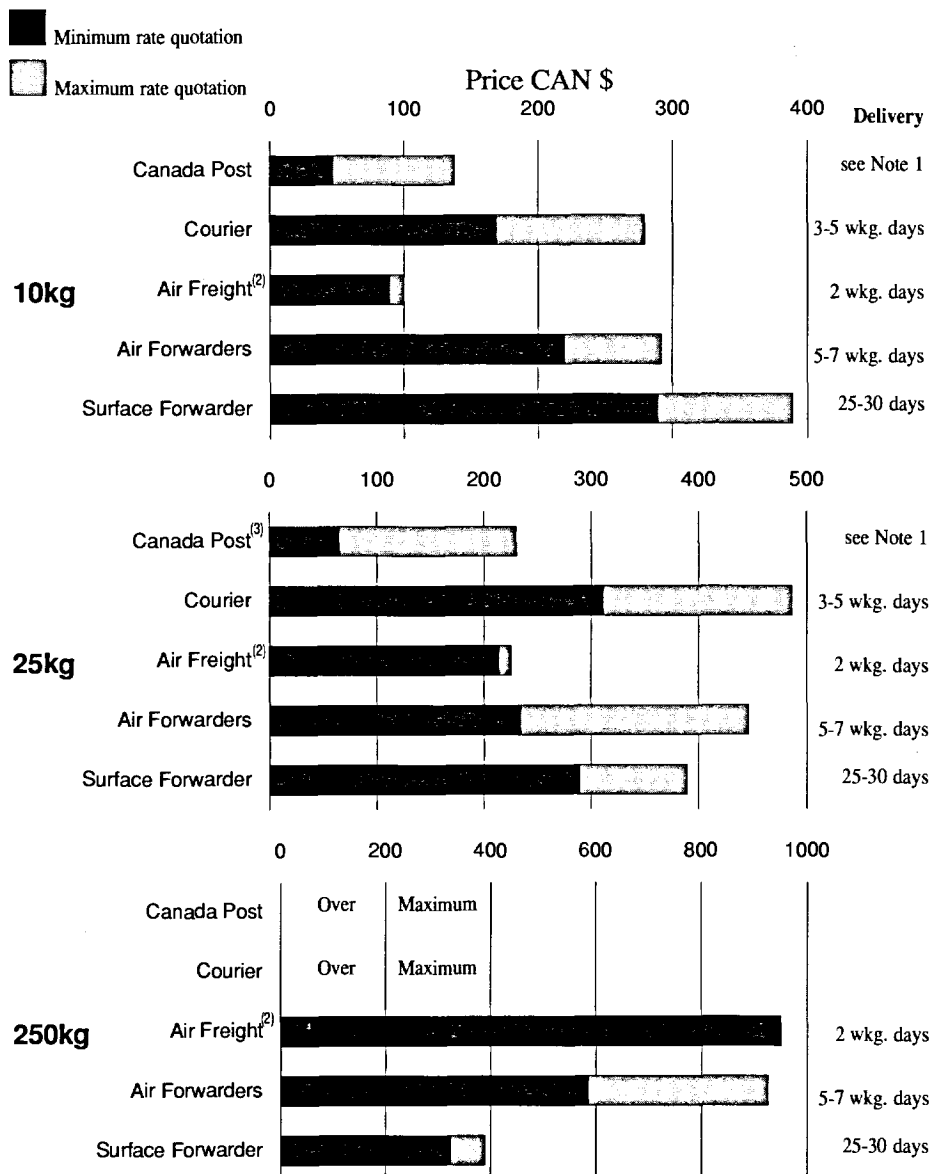

## Pricing Comparison (early 1994) Toronto to Manchester (UK)

**Note**

- (1) Min. rate by surface, up to 45 days delivery; max. rate by air, 7-10 days delivery.
- (2) Shipper must arrange all brokerage and destination delivery. Rate only includes domestic pick-up and freight.
- (3) Price for 20kg which is maximum for international destinations.