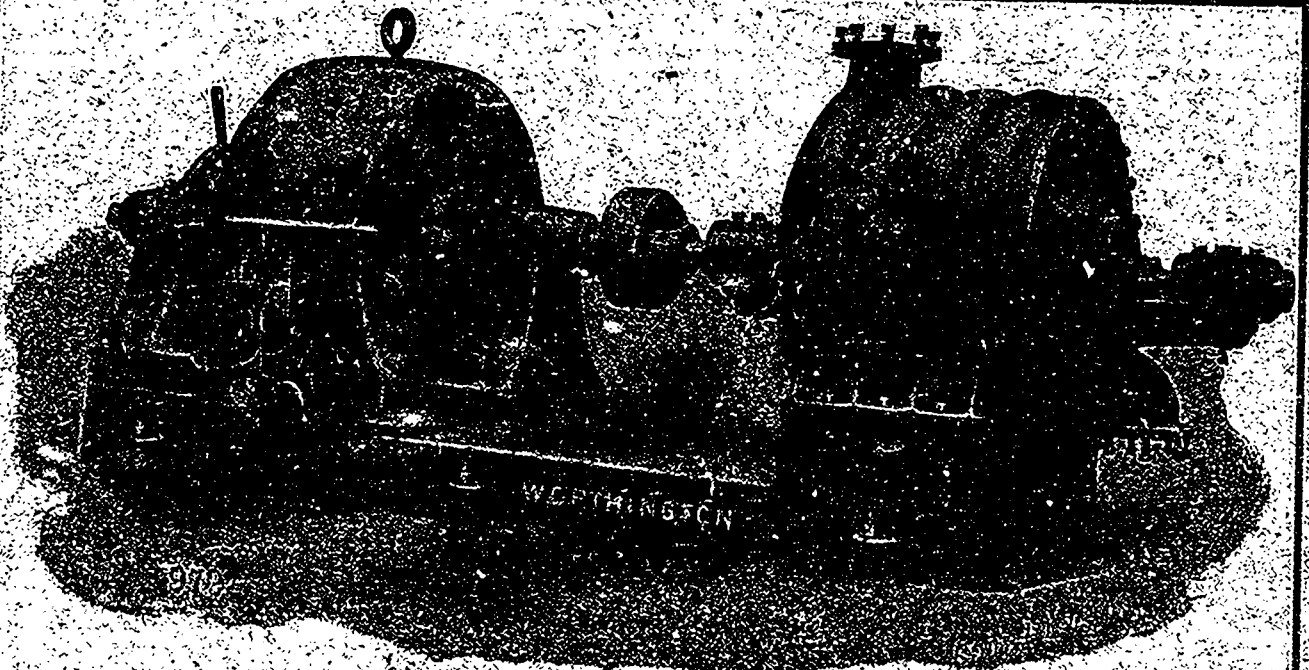

London & Liverpool & Globe Bldg.,
MONTREAL.

134 Granville Street,
HALIFAX.

Westinghouse Type "M" Direct Current Motor
Driving Double Drill.

4 Stage Worthington Turbine Pump, Electric Driven

FOR HEADS UP TO 2,000 FEET