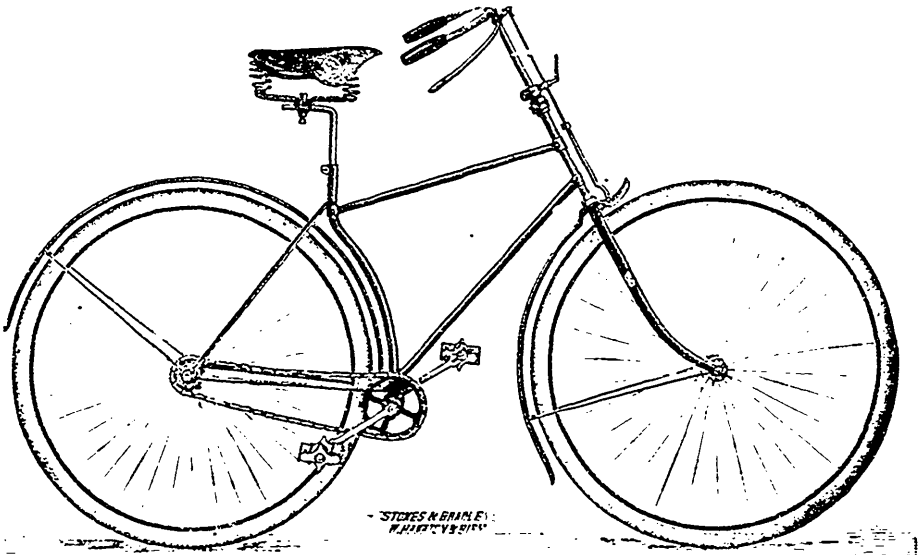

THE
WHEEL
OF THE
Season.

Solid, Cushion, Pneumatic
DIAMOND FRAMES, CROSS FRAMES, LADIES' MACHINES.

MODEL "C" CUSHION TYRE.

List Price, \$140. Our Price, \$115.

| | | |
|---------------------------------|--------------------------------|--|
| Model "A," Solid Tyre, \$115 00 | Model "D," Solid Tyre, \$90 00 | Model "H," Solid Tyre, \$75 00 |
| " " "B," " 105 00 | " " "F," " 85 00 | 1st Quality Cushion Tyre, \$12.00 extra. |
| " " "C," " 105 00 | " " "G," Cushion Tyre 95 00 | 2nd " " 9.00 " |