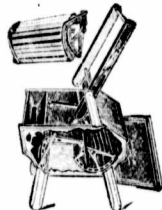

BUTTER SHIPPING BOX.

The WORTMAN & WARD MFG. CO., Ltd.,
London, Ont.
Eastern Branch, 60 McGill St., Montreal, Que.