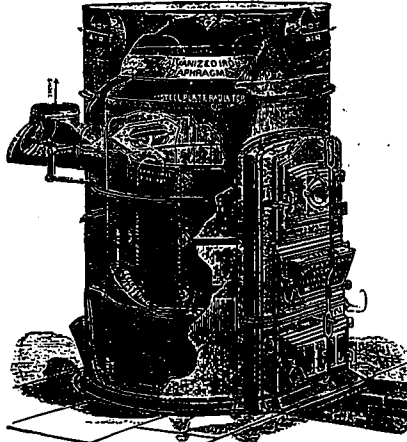

THE ANTHONY STEEL PLATE FURNACE

**A SANITARY HEATER
WITH ONLY ONE JOINT.**

At this season of the year the owner of a furnace realizes the defects of the apparatus he has used through the winter, and now is the very best time for him to consider what he will use another season. We have aimed to make what has only been imperfectly made before, namely:

A strictly Sanitary Heater, which will produce in the house all the purity of the external atmosphere, at the proper temperature for respiration.

The construction and sanitary application of this furnace is fully described in our new 52-page book entitled, "Our Homes; How to Heat and Ventilate Them." This book will be furnished free of charge upon application.

MANUFACTURERS,

HAMILTON.

J. M. WILLIAMS & CO.,

TORONTO AGENTS

Frank Moses, - 301 Yonge Street.
A. Fairgrieve, - 142 College Street.

Please mention the "CANADIAN ARCHITECT AND BUILDER" when corresponding with advertisers.

ROBERT D. SAVAGE

NORDHEIMER BUILDING,

MONTREAL.

MANUFACTURERS' AGENT

BUILDING MATERIAL

OF EVERY DESCRIPTION.

AGENT IN CANADA FOR

"CORSEHILL" RED SANDSTONE

(Dumfriesshire, Scotland.)

PHILADELPHIA PRESSED BRICK

(Peerless Co)

IRON GIRDERS

CORRUGATED WIRE LATHING

ENAMELLED BRICK

MORTAR COLOURS

Marble and Ceramic Mosaic Flooring.

MINERAL WOOL

Deafening, Non-conducting of Heat and Cold, Vermin and Fireproofing.

Manufacturers of Building Material, &c., desiring representation in Montreal are requested to correspond.