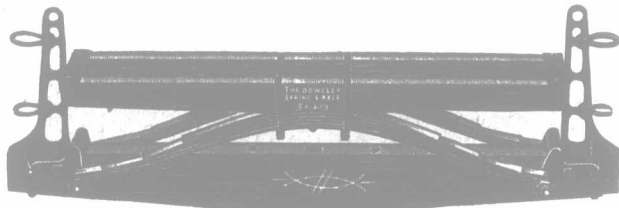

AS THEY APPEAR WHEN MOUNTED.

The DOWSLEY SPRING & AXLE COMPANY, Limited
CHATHAM, ONTARIO.