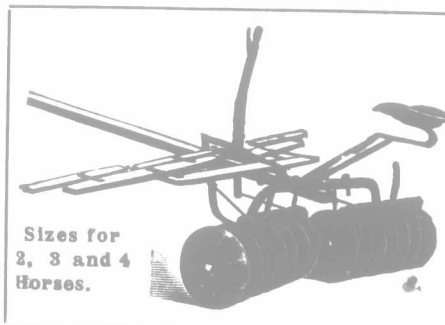

THE BISSELL DISK HARROW

Sizes for
2, 3 and 4
Horses.

embodies SIMPLICITY, combined with great strength and efficiency. These are features followed through the entire construction of the BISSELL DISK HARROWS. The FRAME locks to the gangs, or sections, with a simple part turn, and can be put together or detached in an instant.

The team hitches well back near their work.

Two, Three or Four horses can be used.

These are only some of the features of the BISSELL DISK. Simple, strong, good.

Specially adapted for preparing root ground and for summer-fallow work.

Send us your address on a postal card; we will cheerfully give you further information. Address

T. E. BISSELL, MANUFACTURER, ELORA, ONTARIO.
DEPT. W.

In answering any advertisement on this page, kindly mention the FARMER'S ADVOCATE.