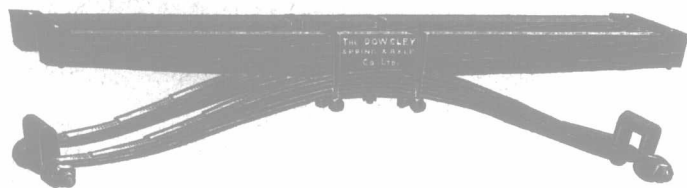

The NEW KENT FARM WAGON BOLSTER SPRING

Makes a Farm Wagon a Spring Wagon.

AS WE SHIP THEM.

The best Spring made.

Easy on the horses
Easy on the man.
Easy on the wagon
Neatly painted.
Ready for use.

AGENTS WANTED EVERYWHERE

Write at once for prices.

Made Only by