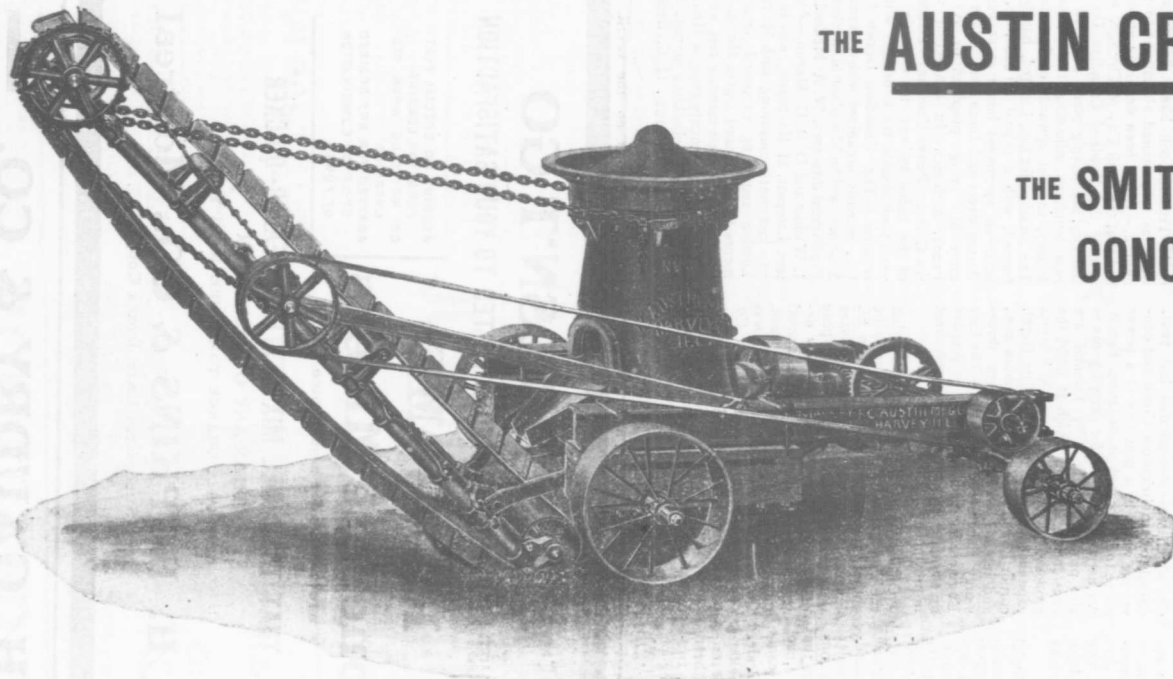

“Cyclopean”
Concrete
Buckets
Dump Cars
of all kinds
Cableways
and Conveyors
Hoisting Engines
and Derricks

◆
Catalogues covering these
and other lines mailed
on request. If inter-
ested write us.

AUSTIN PORTABLE GYRATORY CRUSHER WITH ELEVATOR

Complete Rock Crushing and Concrete Mixing Plants Designed and Erected

W. H. C. MUSSEN & CO., MONTREAL

RAILWAY, MINING AND CONTRACTORS' SUPPLIES

THE **AUSTIN CRUSHER**

THE **SMITH
CONCRETE
MIXER**

Has Earned the
Guarantee of
Public Approval
and Confidence.
It Stands with-
out a Peer in the
Realm of Con-
crete Mixers.