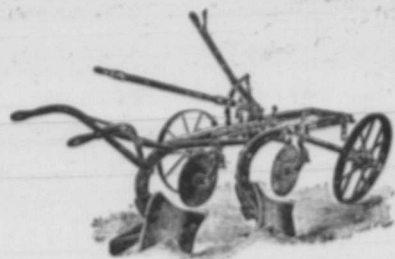

Engine Chief Gang

It Will Pay You To Buy All Your Farm Implements From Our Catalogue

COCKSHUTT PLOW COMPANY LIMITED WINNIPEG

BRANDON REGINA SASKATOON CALGARY EDMONTON

AND FOR AND AND A B