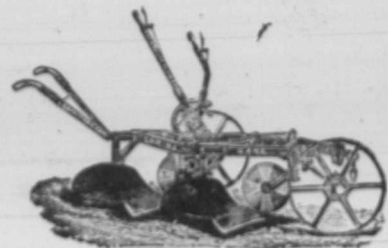

Try These Two-Furrow Walking Plows

To those who do not wish to go to the expense of buying a riding gang plow we offer these two-furrow walking plows and can assure our customers that they will do perfect work under all soil conditions. They are up-to-the-minute in practical improvements and, as the handles are placed directly behind rear plow, it makes the easiest possible handling for the operator, who, at no time, is placed in an awkward position. The top illustration shows our New Empire Gang—a light, strong

and very durable two-furrow plow. It is fitted with steel and malleable standards, which are unbreakable—also compound adjustable levers and our new spring lift.

The steel frame is extra strong, the axles are heavy and the bearings absolutely dust-proof. You will also find our fine adjustable ratchets a decided advantage—in fact the whole plow is a fine piece of sturdy, practical mechanism throughout. We have built this plow for long wear—it will render lifetime service of the highest character under any and all conditions. See our dealer or write for further particulars.

Write for Catalogue To-day

The heavy, high carbon steel plow beams of our Empire Chief Gang (see bottom illustration) makes this plow an ideal one for hard work. The beams are arched high to give good clearance and the long, powerful levers are pivoted on the bearings—not simply bolted as on ordinary plows. We have fitted a helping spring to the furrow axle to simplify the operator's work, and the handles being strongly attached to the rear beam the driver can follow the furrow just as easy as with a walking plow. The mouldboards and heavy shares are made of the best soft-centre steel, with 12-inch steel bottoms, and you will also notice that the furrow wheel is staggered to prevent it from climbing the furrow wall. We know you will be delighted with the high-class work which both of these plows turn out, so do not fail to look further into their undoubted merits.