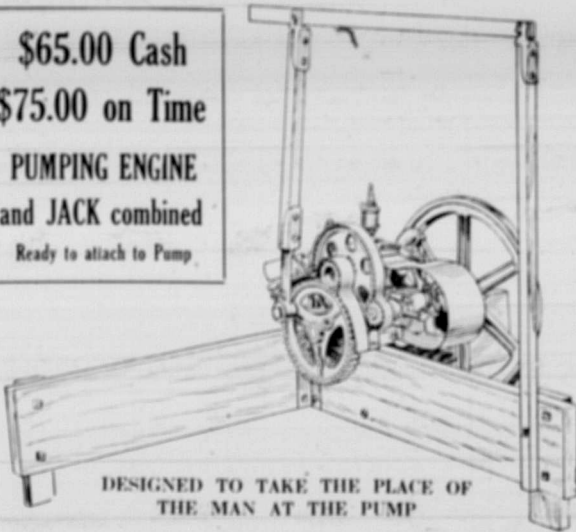

$65.00 Cash
$75.00 on Time
PUMPING ENGINE
and JACK combined
Ready to attach to Pump

DESIGNED TO TAKE THE PLACE OF THE MAN AT THE PUMP

Anyone who watches this outfit pump water for 15 minutes will never again be willing to work the pump handle.

This arrangement has been devised to provide the easiest, quickest and most substantial way for connecting to "any old pump" which is already in the well. Everything is supplied for setting up complete, as shown, except the three stakes for driving in the ground. Anyone should be able to set it up and have it working in less than an hour.

It costs about One Cent an hour for fuel to run this engine. If your time is worth more than a cent an hour, you cannot afford to pump by hand. This engine is always right on the job ready to work faithfully whenever you say the word. A turn of the flywheel and it is off. A child can operate it.

There is also a gaffey to be used in running a cream separator, churn, washing machine, grindstone and other light machinery. Write for further particulars.

Harmer Implement Company
122 Princess Street Winnipeg, Man.

WITHIN THE REACH OF EVERY FARMER

ARE OUR

ELECTRIC LIGHT OUTFITS

From $65.00 up

You are entitled to all the conveniences of the city by ordering one of our Electric Farmhouse Lighting Outfits. Ask for estimate, etc. Our plans are guaranteed for 5 years. Absolutely the best in existence.