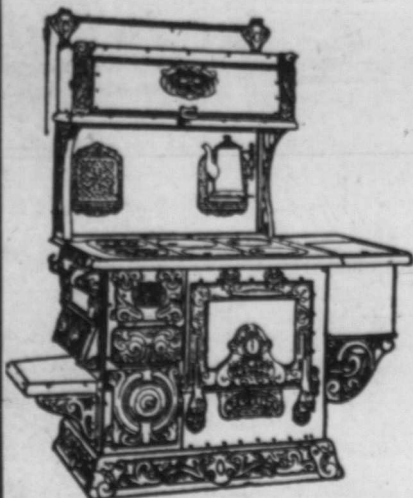

No drudgery—flue door at the front. No dirt—door pouched so soot cannot fall to floor—just a shovel, brush and dust-pan needed.

This is only one of many unique features of the "Sask-Alta."

Examine it at your dealers.