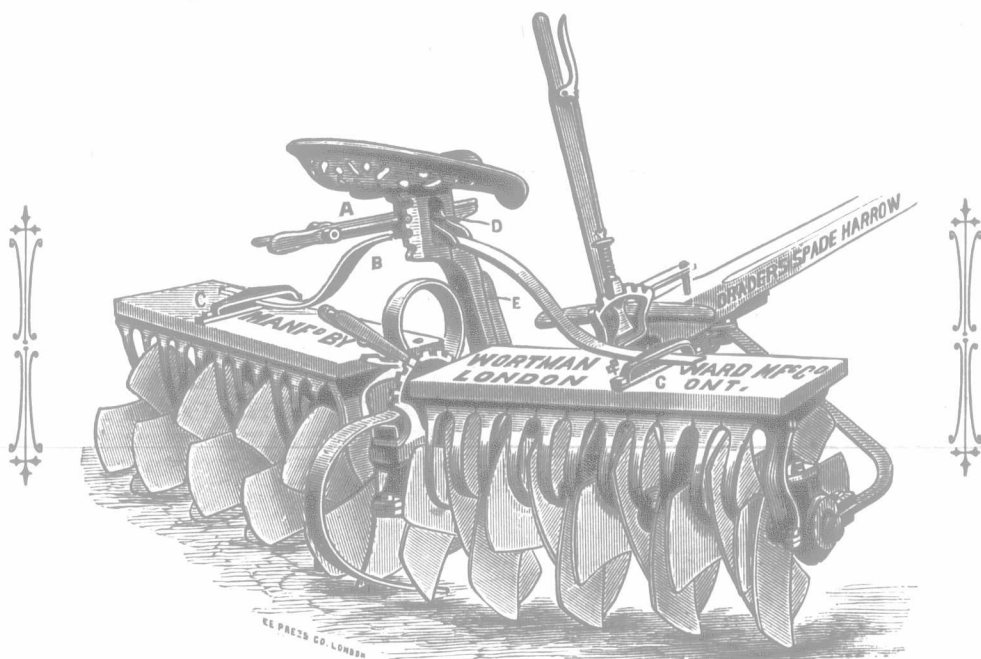

SPRAY YOUR FRUIT TREES & VINES
 Wormy Fruit and Leaf Blight of Apples, Pears, Cherries, Grapes and Potato Rot, Plum Curculio prevented by using **EXCELSIOR SPRAYING OUTFIT'S**. **PERFECT FRUIT ALWAYS SELLS AT GOOD PRICES.** Catalogue showing all injurious insects to Fruits mailed free. Large stock of Fruit Trees, Vines, and Berry Plants at Bottom Prices. Address **WM. STAHL, Quincy, Ill.**

DRADER'S - PATENT - SPADE - HARROW!

THE MOST WONDERFUL MACHINE EVER MADE

For making seed bed on fall ploughing; for pulverizing clay lumps; for cutting up and pulverizing sod; for making seed bed on corn and pea ground, and for light ploughing on stubble, or working summer fallow. It is composed of 52 steel spades, with 156 sharp-ground edges. It will work in any kind of land, and in mucky, clammy soil, where disc harrows and spring-tooth cultivators clog and become useless, this machine will do first-class work. It cuts the ground every two inches and distributes it evenly, leaving no ridges or furrows, and positively no cultivator or harrow ever made can compare with it. Reliable Agents wanted everywhere in the Dominion. For Circulars, Prices, etc., for Manitoba and the Northwest, write Wm. Johnston, Brandon, Man.; for Quebec, write H. J. Latimer, Montreal, Que., and for any other part of the Dominion address the manufacturers, the Wortman & Ward Mfg Co., London, Ont. We also want Agents for Drader's Patent Solid Disc Harrow, Peck's Patent I X L Wind-mill, Hay Forks and Unloaders, Grain Slingers, the "Daisy" Barrel Churn, and Pumps of all descriptions.