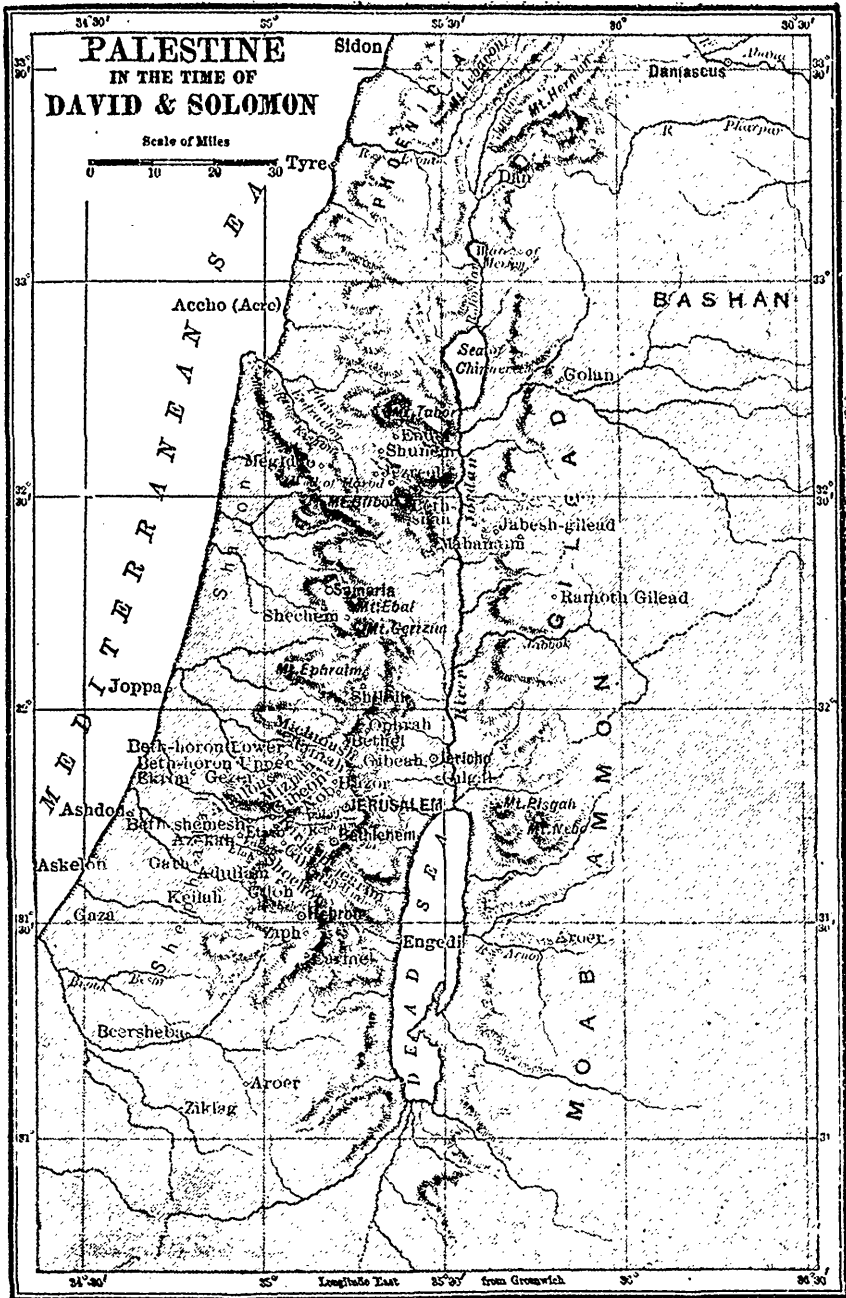

PALESTINE IN THE TIME OF DAVID & SOLOMON

Scale of Miles

Longitude East from Greenwich