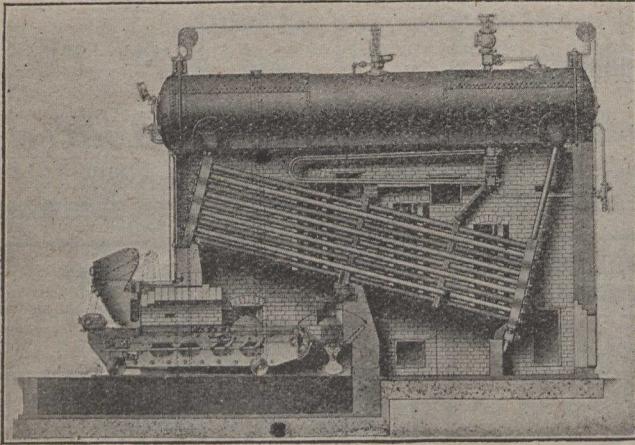

BABCOCK & WILCOX, Ltd.

PATENT WATER TUBE BOILERS

B & W' Patent Water Tube Boiler, Superheater & Improved Mechanical Stoker

Over 8,000,000 h.p. in
use

SUPERHEATERS
STEAM PIPING

MECHANICAL
STOKERS

COAL HANDLING
MACHINERY