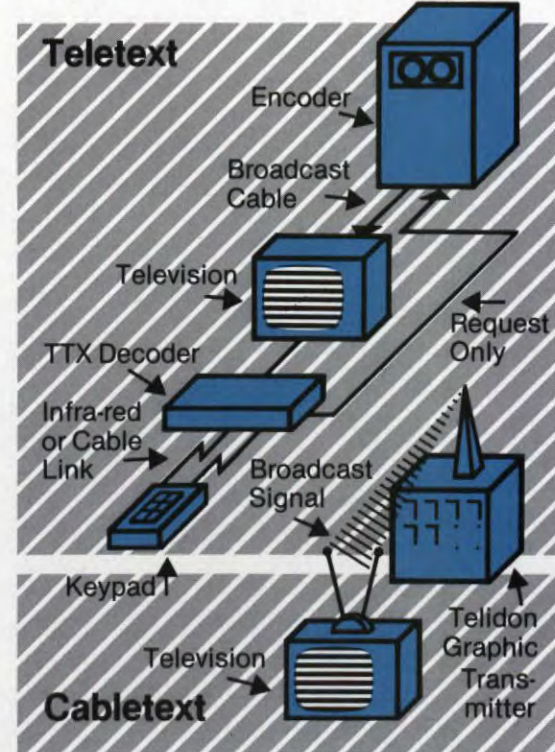

displays. Stand alone hybrids can also be connected to a TV cable or telephone line to provide full Videotex services.

PAGE CREATION TERMINALS

Telidon pages are built up on a Page Creation Terminal and then fed to a computer or data bank.

The typical system consists of tools for the electronic artist together with a microprocessor, keyboard and two monitors. The microprocessor ranges from a full business computer which

▼ A representative Videotex system.

▼ Representative Teletext and Cabletext systems.

▼ A representative Stand-alone system.