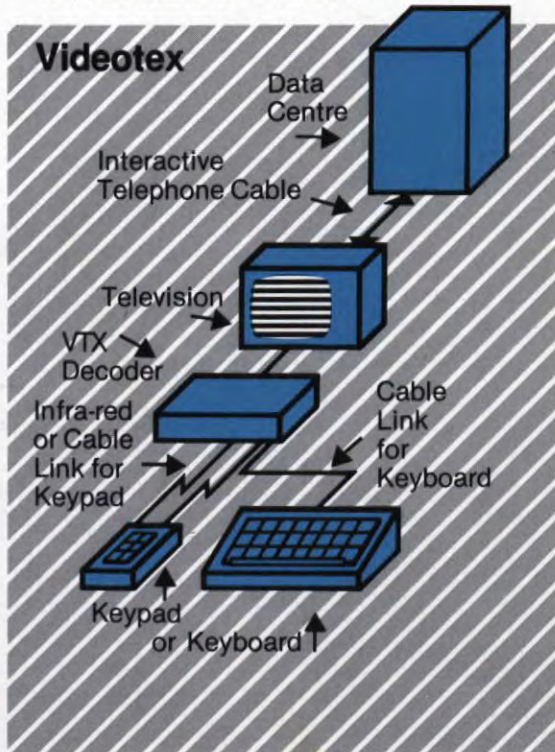

displays. Stand alone hybrids can also be connected to a TV cable or telephone line to provide full Videotex services.

PAGE CREATION TERMINALS

Telidon pages are built up on a Page Creation Terminal and then fed to a computer or data bank.

The typical system consists of tools for the electronic artist together with a microprocessor, keyboard and two monitors. The microprocessor ranges from a full business computer which

▼ A representative Videotex system.

▼ Representative Teletext and Cabletext systems.

▼ A representative Stand-alone system.