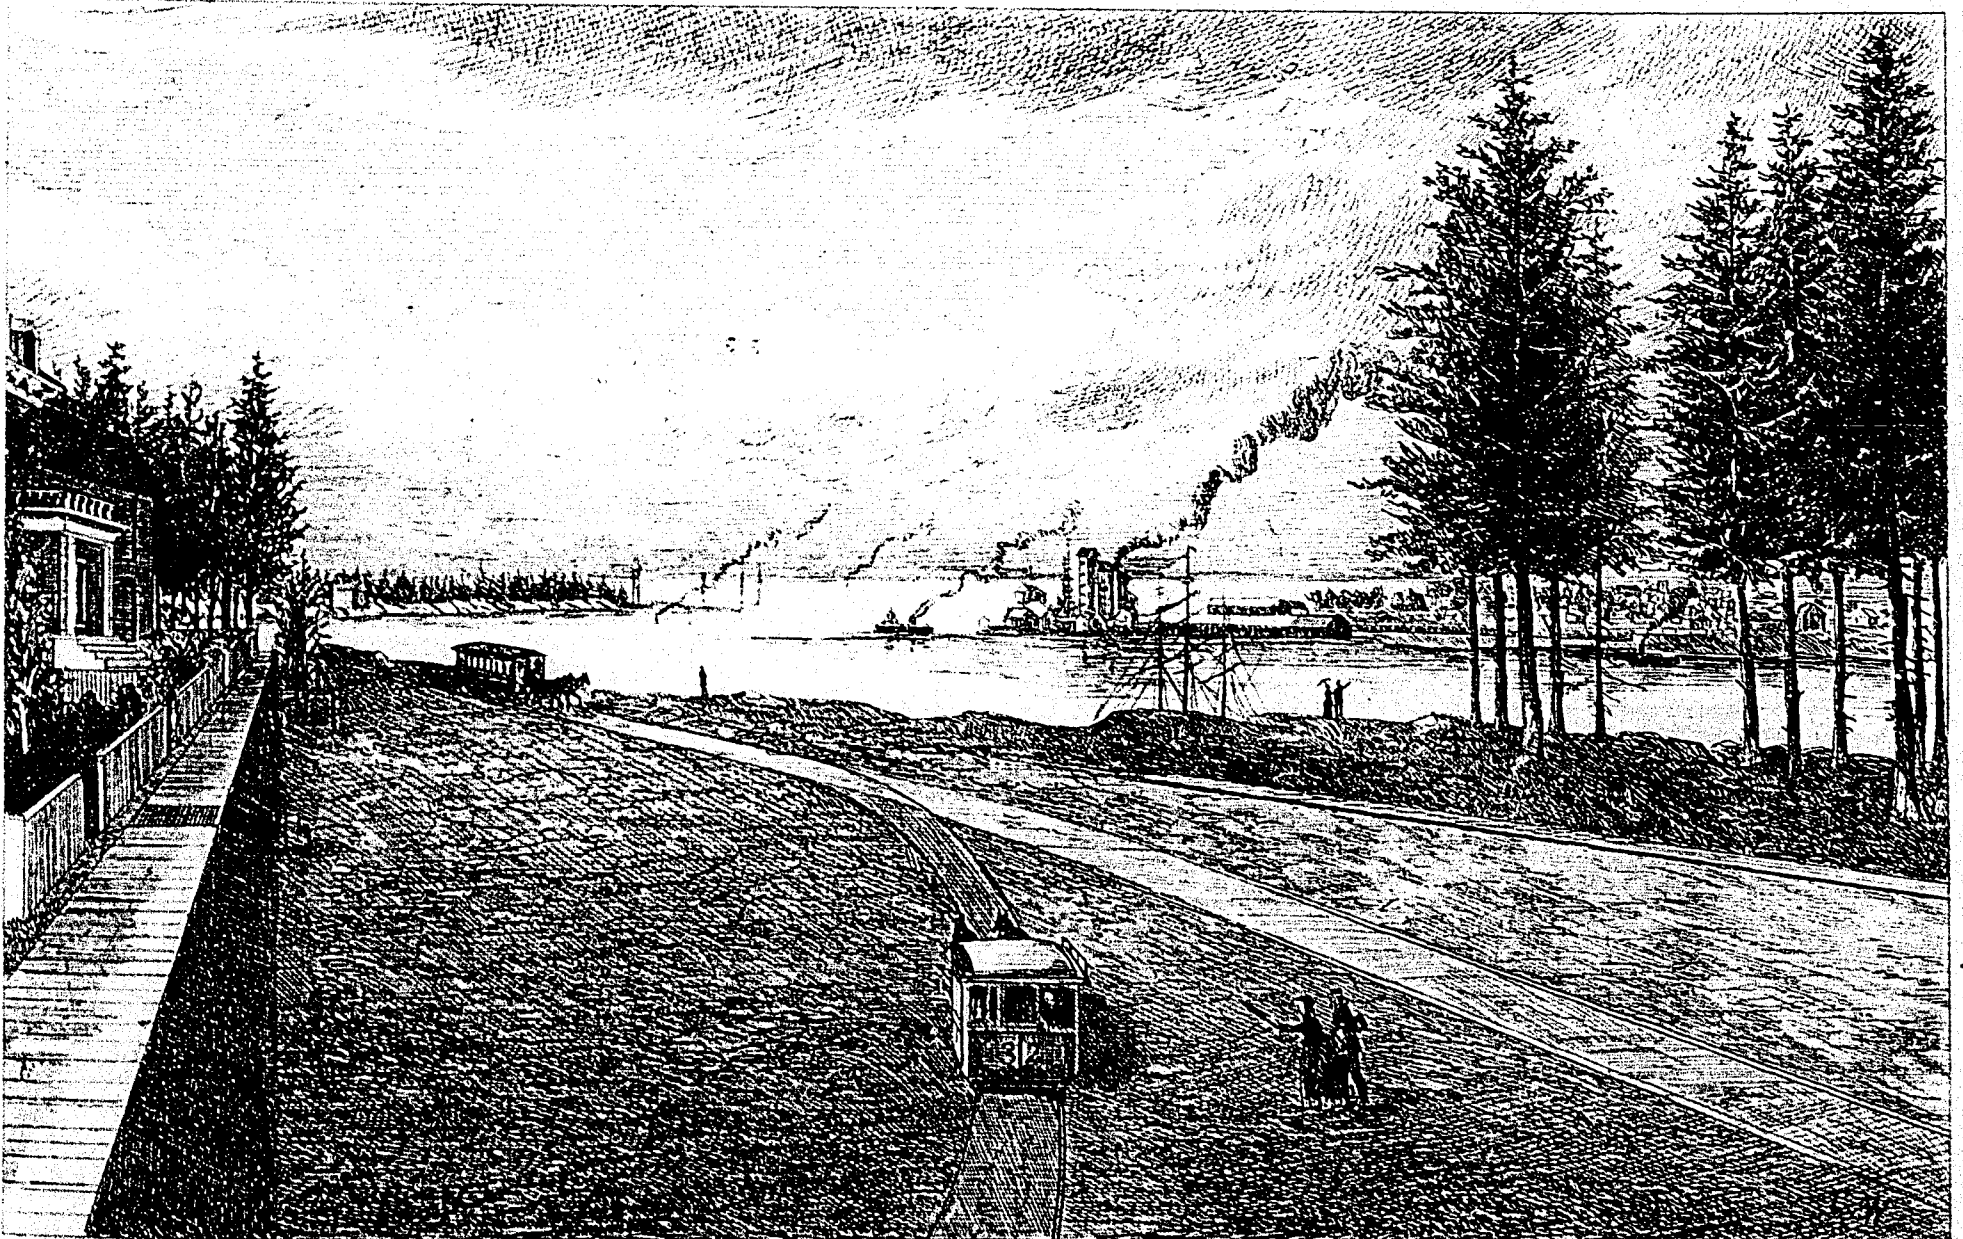

OUR CANADIAN PORTRAIT GALLERY.

No. 271.—THE LATE DAVID TORRANCE, ESQ.
FROM A PHOTOGRAPH BY NOTMAN.

No. 272.—THE LATE HON. CHARLES SERAPHIN RODIER.
FROM A PHOTOGRAPH BY LIVERNOIS.

CROSSING POINT OF THE G. T. R., AT POINT EDWARD, NEAR SARNIA.—FROM A SKETCH BY J. C. McARTHUR.