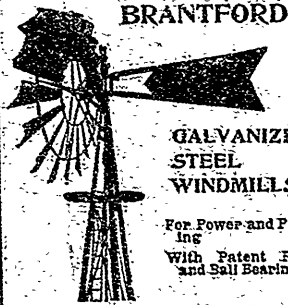

BRANTFORD

GALVANIZED STEEL WINDMILLS

For Power and Pumping With Patent Roller and Ball Bearings

Makers of the lightest running and best constructed Galvanized Steel Windmills and Towers made.

Write for Illustrated Circulars.

BRANTFORD CAN.

Metal Roofing

Our Patent Safe-Lock Shingles are cheap, easily laid, handsome in appearance, and practically indestructible.

They are absolutely weather-proof, fire-proof, lightning-proof, and will last a lifetime. Perfect satisfaction guaranteed.

Samples and Price List Free on Application.

The Metal Shingle and Siding Co., Limited PRESTON, ONT.

SALT IN CHEESE-MAKING

Why will your Cheese be better every way by using Windsor Fine Salt?

It seasons as you want it seasoned. It is PURE SALT and nothing more.

Your grocer sells it—or will get it for you.

Windsor Salt

The Windsor Salt Co. Limited, Windsor, Ont.

AGRICULTURAL COLLEGE

GUELPH, Ont.

Will re-open on the 26th September of this Year

JAMES MILLS, M.A., President. Guelph, July, 1898.