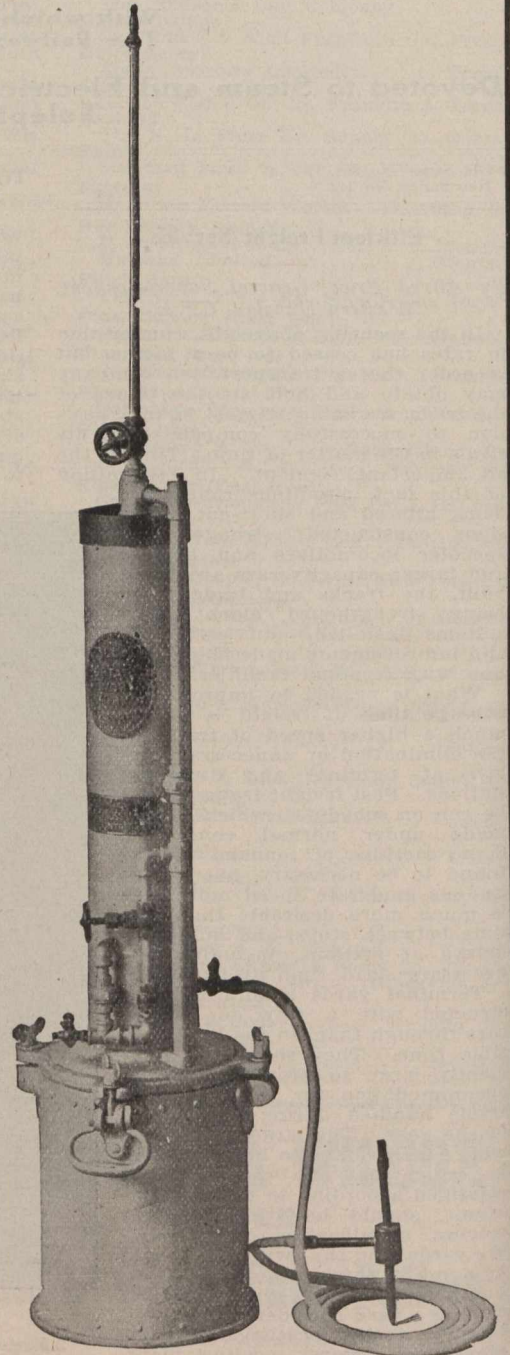

PORTABLE LIGHTS

Pay well when the days get short. Let us send you our illustrated catalogue.

THE BUCKEYE LIGHT

MADE IN SIZES FROM
1000 TO 5000 CANDLE POWER
IS RECOGNIZED AS THE STANDARD FOR
CONTRACTORS WORK
RAILROADS
FOR TRACKLAYING, WRECKS AND REPAIR WORK
STEEL & IRON WORKS
FOUNDRIES,
BRIDGE BUILDING Etc.

ASK FOR CATALOGUE.
NIGHT TURNED INTO DAY.

BUCKEYE KEROSENE LIGHTS.
2,000 to 10,000 Candle Power. We carry in stock the popular sizes.

HOLLAND ACETYLENE LIGHTS.
For smaller work. In stock. Generate their own acetylene gas.

MUSSENS LIMITED

Head Office,

MONTREAL

Branches

Toronto, 73 Victoria St.
Cobalt, Hunter Block
Winnipeg, 259-261 Stanley St.
Vancouver, 614 Hastings St., W.