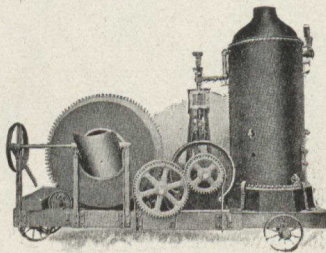

Hop & Clark Toronto

"Sal =va= dor"

Does not need to be introduced. It is well known.

From the time it was **ORIGINALLY** put on the market it easily led, so far as a Malt beverage was concerned, in the estimation of the connoisseurs. This lead it still holds by reason of the fact that the utmost care is exercised in the selection of the several ingredients that enter into its makeup, namely, the **CHOICEST BARLEY**, the **CHOICEST HOPS**, and **FILTERED WATER**—the utmost cleanliness being observed—all departments being under the superintendence of the **ONLY** Brewmaster in Canada who came from the original "Salvador" Brewery, Munich, Germany, Mr. Lothar Reinhardt, and so we say

"Salvador" Forever!

REINHARDT & CO.

2 - 22 MARK ST. - TORONTO

Can we talk to you
about our

Concrete Mixer?

We have, without any doubt, in our
1907 Model "Ransome" Mixer

the most up-to-date machine on the market. We supply our mixers **WITH OR WITHOUT POWER—ON SKIDS OR TRUCKS—IN ALL CAPACITIES.** Full details promptly—if you wish.