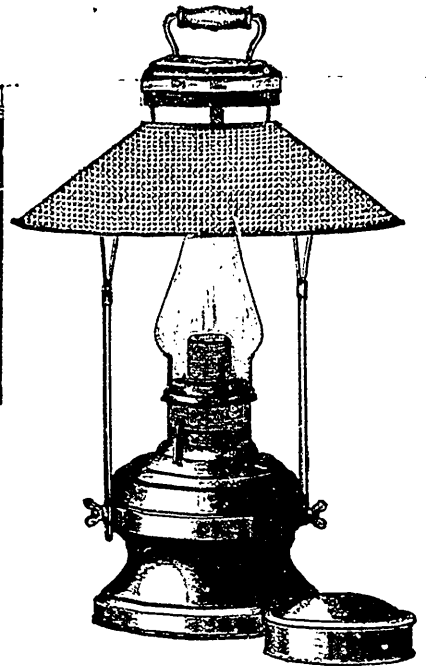

W. S. BURN.

W. W. ROBINSON.

### ADJUSTABLE Lamp Stand and Shade

Suitable for all Styles of Font Lamps  
and Many Purposes.