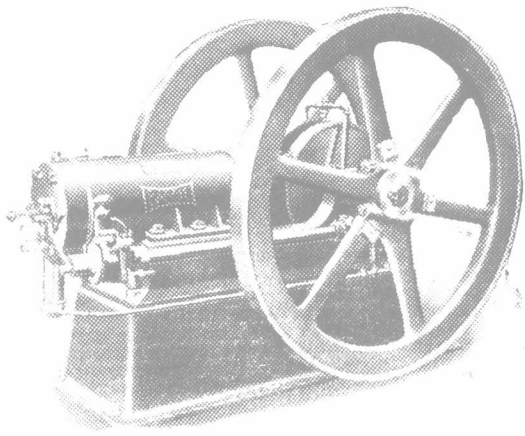

CANADIAN EXPLOSIVES, LIMITED
Montreal, P. Q.

THE "BARRIE" ENGINE

Stationary and portable, from 3 to 100 horse power. For gasoline, distillate, natural gas, city gas, or producer gas. It is a perfect running engine. Notice the balance and few moving parts. It is reliable and economical. Guaranteed to give entire satisfaction.

Good reliable Agents Wanted. Write for our terms.

BUILT BY

**The Canada
Producer & Gas
Engine Co.**

BARRIE, ONTARIO
CANADA.

When Writing Advertisers, Please Mention "The Farmer's Advocate."

GOSSIP.

James Snell, Clinton, Ont., reports the sale to Albert Neil, Summerhill, Ont., of the roan three-year-old Shorthorn bull, Nonpareil Chief =77791=, bred by H. Cargill & Son, Cargill, Ont., sire Lord Mistletoe (imp.), dam Dalmeny Nonpareil 9th (imp.), by Scottish Beau.