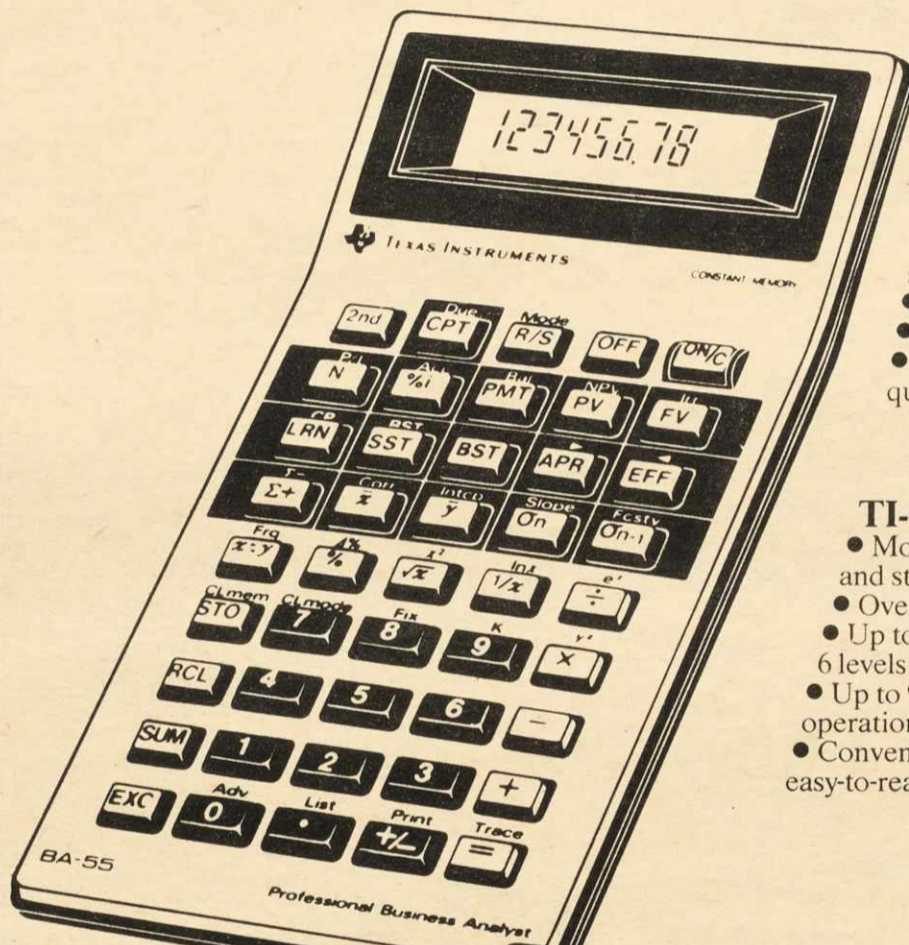

BASIC COMPUTER SALES
 SUITE 105, 6100 YOUNG STREET
 HALIFAX, NOVA SCOTIA, CANADA
 454-8344 B3K 2A4

Calculated Genius

BA-55

- Operates in three modes: financial, cash flow and statistical.
- Tilt-top styling makes the big 8-digit LCD display even easier to read.
- Constant Memory™ feature allows the calculator to retain stored data even when the power is switched off.
- 32-step programmability and 5 constant memories.
- APD™ Automatic Power Down.
- Comes with handy problem-solving guidebook and quick reference booklet.