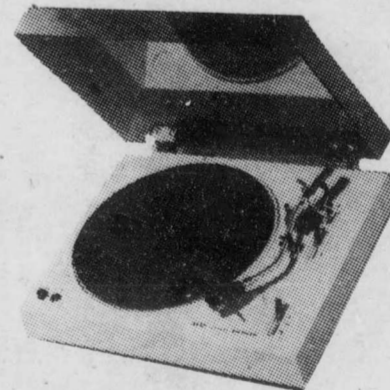

Tape it your way

with the **EDS CD 4200 CASSETTE DECK** Featuring **DOLBY** noise reduction system, auto tape shut off, two VU meters, tape selector swith, recording level control and that's not all...We're including 3 Memorex 60 minute low noise tapes.

$ 159.95

AKAI™