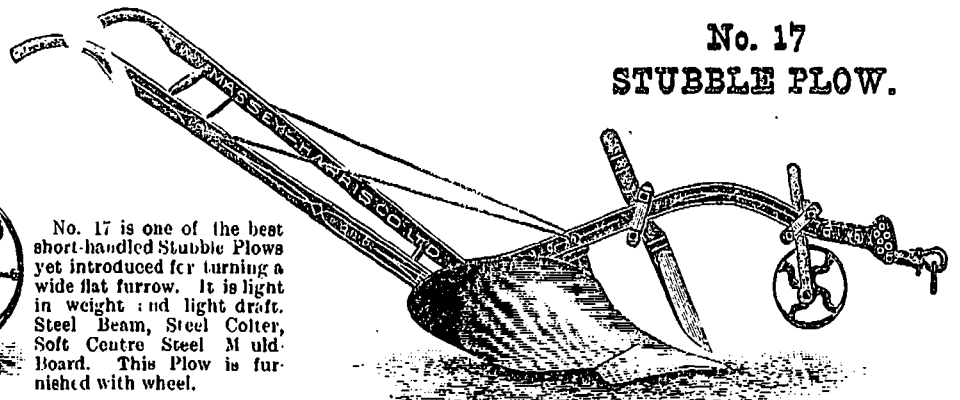

Toronto &
Brantford
One-Horse
Mowers
are Little
Gems.

SPECIALTIES -
FINE ART * LIVE STOCK
MECHANICAL

WOOD ENGRAVING

HIGH GLASS

TORONTO ENGRAVING CO
BRIGDEN MANGR
REMOVED TO
53 KING ST W
COR BAY
TORONTO

All Ye who would Reap Abundant Crops must Plough, Harrow and Cultivate Thoroughly and Well.

TO DO THIS, GOOD TOOLS ARE ABSOLUTELY ESSENTIAL. AND HERE THEY ARE.

PATTERSON 2-FURROW STEEL FRAME GANG PLOW.

No. 17 STUBBLE PLOW.

No. 17 is one of the best short-handled Stubble Plows yet introduced for turning a wide flat furrow. It is light in weight and light draft. Steel Beam, Steel Colter, Soft Centre Steel Mould-board. This Plow is furnished with wheel.