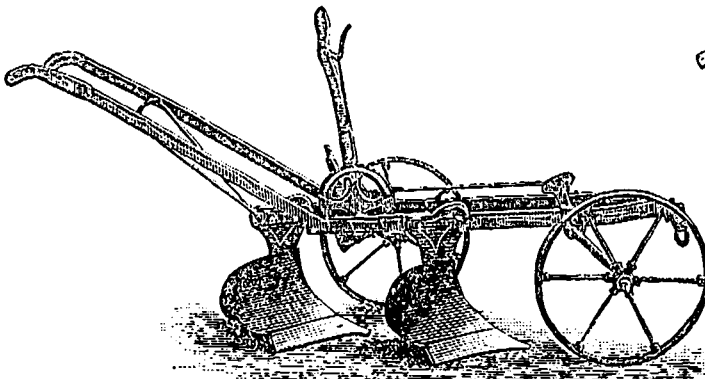

Toronto &
Brantford
One-Horse
Mowers
are Little
Gems.

SPECIALTIES -
FINE ART * LIVE STOCK
MECHANICAL

WOOD ENGRAVING

HIGH GLASS

TORONTO ENGRAVING CO
BRIGDEN MANGR
REMOVED TO
53 KING ST W
COR BAY
TORONTO

All Ye who would Reap Abundant Crops must Plough, Harrow and Cultivate Thoroughly and Well.

TO DO THIS, GOOD TOOLS ARE ABSOLUTELY ESSENTIAL. AND HERE THEY ARE.

PATTERSON 2-FURROW STEEL FRAME GANG PLOW.

No. 17 STUBBLE PLOW.

No. 17 is one of the best short-handled Stubble Plows yet introduced for turning a wide flat furrow. It is light in weight and light draft. Steel Beam, Steel Colter, Soft Centre Steel Mould-board. This Plow is furnished with wheel.