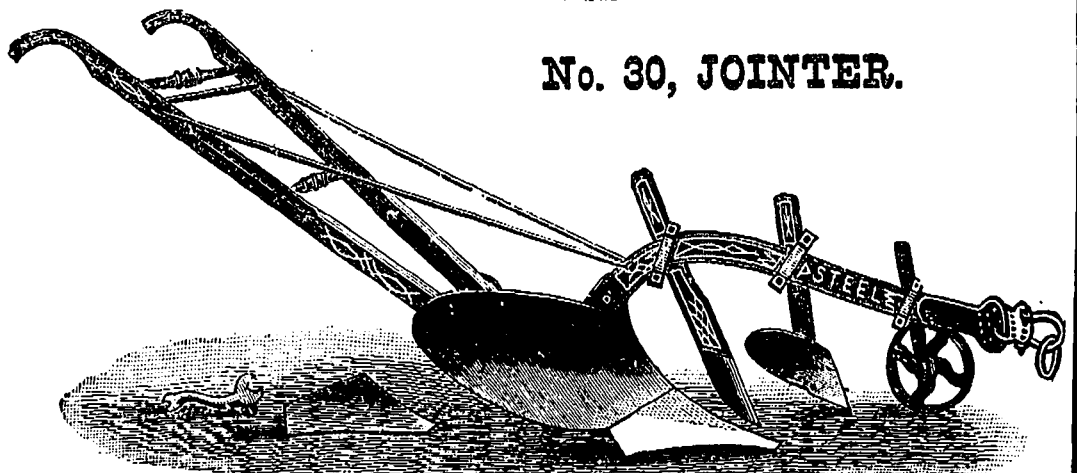

TO DO THIS, GOOD TOOLS ARE ABSOLUTELY ESSENTIAL. AND HERE THEY ARE.

PATTERSON 2-FURROW STEEL FRAME GANG PLOW.

No. 17 STUBBLE PLOW.

No. 17 is one of the best short-handled Stubble Plows yet introduced for turning a wide flat furrow. It is light in weight and light draft. Steel Beam, Steel Colter, Soft Centre Steel Mould-board. This Plow is furnished with wheel.