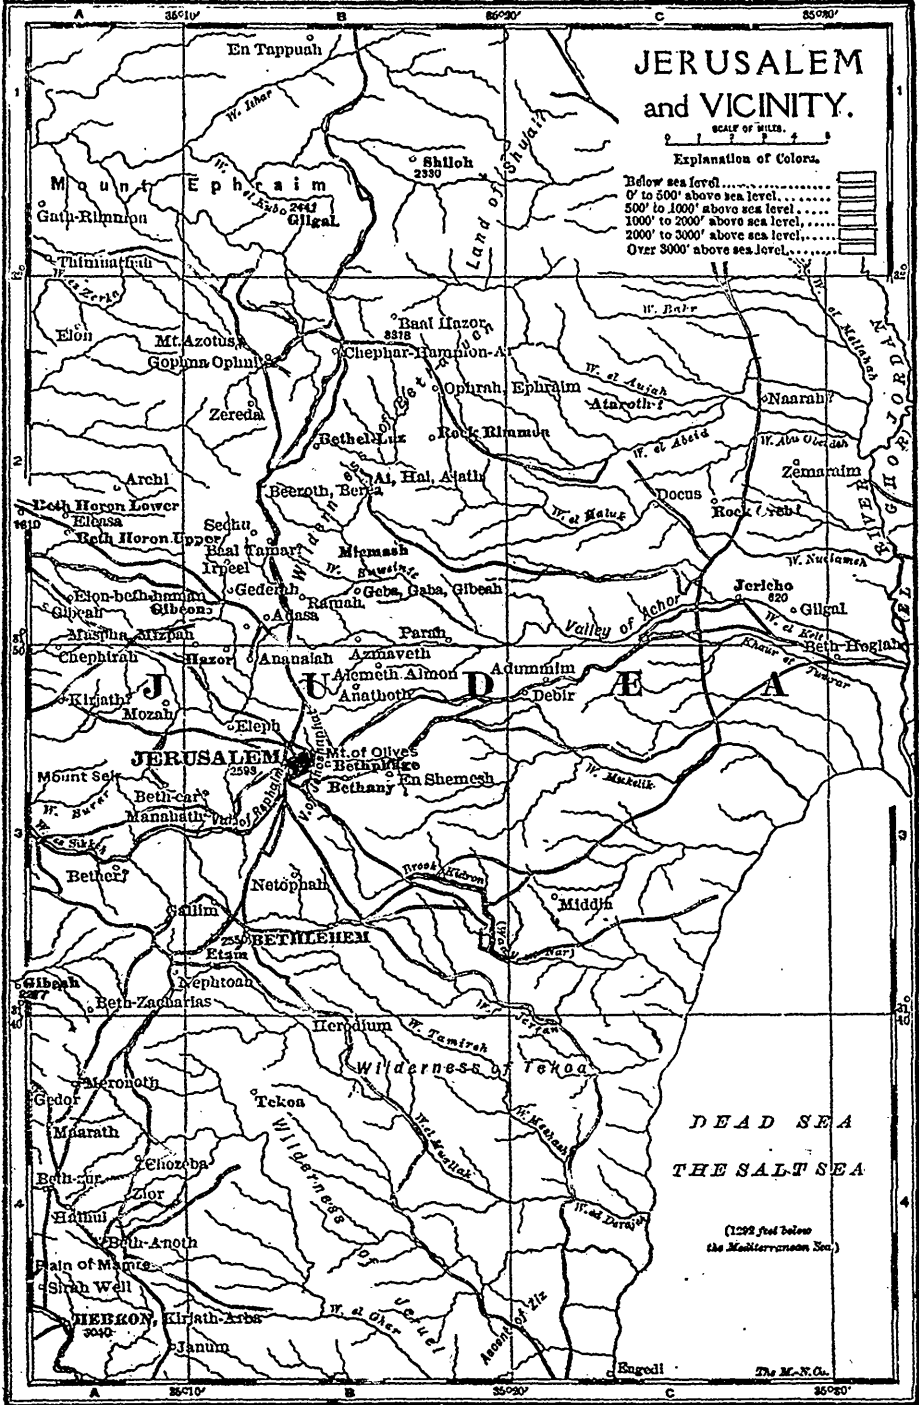

# JERUSALEM and VICINITY.

SCALE OF MILES.

Explanation of Colors.

Below sea level.....	
0' to 500' above sea level.....	
500' to 1000' above sea level.....	
1000' to 2000' above sea level.....	
2000' to 3000' above sea level.....	
Over 3000' above sea level.....	