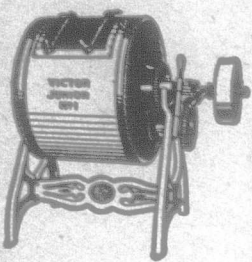

**The De Laval Line of Dairy, Creamery, and Farm Supplies**

**VICTOR CHURNS.** The best butter with the least work can be made with the Victor Churn. Both churns the butter and works it. Years of churn building experience back of it. Large sizes for creameries and smaller sizes for farm dairies.

No dairy without a silo is fully equipped. The Ideal Green Feed Silo has been longest on the market. The best and most popular silo made in Canada. All sizes.

**DE LAVAL WHEY SEPARATORS** turn waste into profit. Every cheese factory should install one. Butter made from whey cream brings a good price and the butter-fat recovered from the whey will more than pay for the machine the first year.