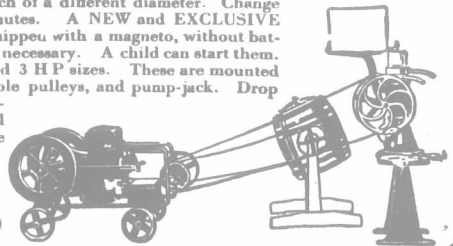

The Aylmer Three-Wheeled Wagon and Stock Scale

Aylmer Scale is the only 3-point bearing scale on the market. The only scale that will weigh correctly on an uneven surface. The wheels are large and encased. All material and workmanship are first-class and guaranteed. Capacity of this scale, 2,000 lbs. Size of platform without rack, 24"x36".

Why should YOU not weigh your stock and grain and ascertain where you are making money, so as to enable you to increase your profits? This scale will pay for itself in a short time. Mail us $26 to-day, and we will deliver this scale, with Government certificate attached, to your nearest railway station, if in Ontario, or $35 with cattle rack. Let us hear from you.

The Aylmer Pump & Scale Co., Limited, Aylmer, Ontario

The Call of the North

Do you know of the many advantages that New Ontario, with its millions of fertile acres, offers to the prospective settler? Do you know that these rich agricultural lands, obtainable free, and at a nominal cost, are already producing grain and vegetables second to none in the world.

For literature descriptive of this great territory, and for information as to terms, homestead regulations, settlers' rates, etc., write to

H. A. MACDONELL
Director of Colonization
Parliament Bldgs.,
TORONTO ONTARIO

"BAKER" WIND ENGINE

Write for catalogue.
THE HELLER-ALLER CO., Windsor, Ontario

BOOTS—Save nearly 50% buying from Factory direct. Agents wanted. Send postage 4c. for large illustrated list and particulars. British Boot Co., 105 Portland Sq., Bristol, England.

When Writing Mention Advocate

FOR YOUR FARM, YOUR HOME, YOUR FACTORY
FOR EVERY POWER PURPOSE, A

GILSON
"GOES-LIKE-SIXTY"
ENGINE
MORE VALUE, MORE POWER,
MORE SERVICE, MORE
SATISFACTION