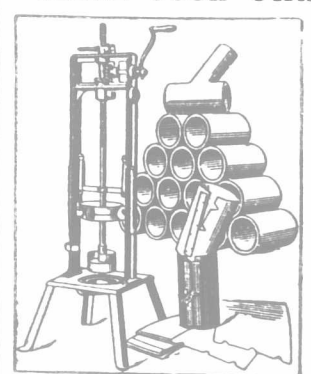

MAKE YOUR OWN TILE

Cost $4.00 to $6.00 per 1,000 Hand or Power

Send for Catalog

Farmers' Cement Tile Machine Co. Walkerville, Ont.

Build Silos, Dwelling, or any class of building from Concrete Block. The London Adjustable Concrete Block Machine makes every kind and size of block. High grade. Moderate price. We manufacture a full line of Concrete Machinery. Tell us your requirements.

LONDON CONCRETE MACHINERY CO. Dept. B, London, Ont.

Please mention "The Farmer's Advocate."