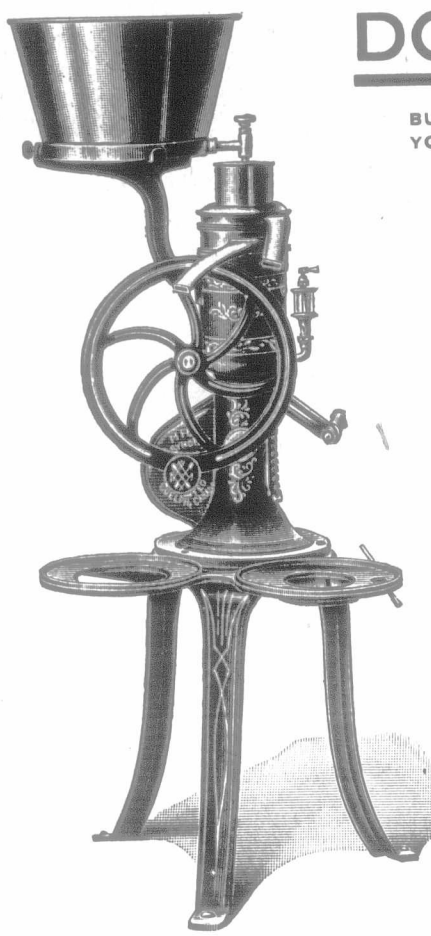

HARVESTING "SUCCESS"  
FROM OCEAN TO OCEAN WITH  
DEERING HARVESTERS.

THE DEERING LINE OF LIGHT-DRAFT IDEALS

Is recognized as the embodiment of the best and most advanced ideas in harvester construction. It is an invariable rule that where a Deering machine is once used it is permanently installed with the regular farm equipment. Generation after generation have used Deering Harvesters without departure from their allegiance to the products of the big Deering works, the largest harvester plant in the world. It requires genuine merit to win such recognition.

DON'T

BUY A SEPARATOR UNTIL  
YOU HAVE SEEN THE

National.

EXAMINE

The simplicity of the design.  
All wheels and bearings protected, being perfectly safe in the hands of a child.  
It has anti-friction ball bearings.  
Few parts to wash—only two pieces inside the bowl.  
The National is made by the Raymond Mfg. Co. of Guelph, whose success with the celebrated Raymond Sewing Machine is sufficient guarantee of the high finish and workmanship.  
In 1901 five machines a day were manufactured. For 1902 the capacity is increased to 25 machines per day, showing the satisfaction given by the National in the past two years.  
The 1902 National contains all the strong points found in other separators, and is placed on the market with the guarantee of being the best and most up-to-date machine in every particular offered to the Western farmers to-day.  
The National will well repay investigation by intending purchasers.  
National No. 1, capacity 330 to 350 lbs. per hour.  
National No. 1 A, capacity 450 to 500 lbs. per hour.