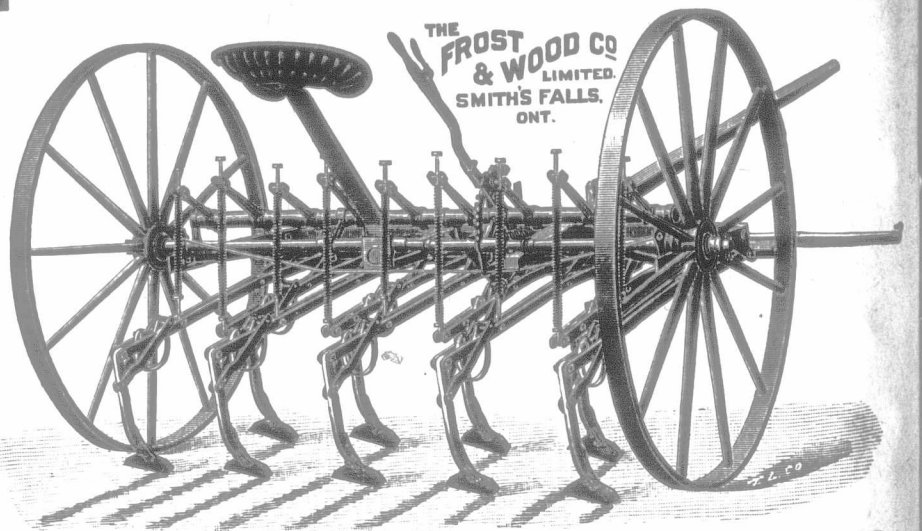

SPRAMOTOR CO., London, Ont., and Buffalo, N. Y.

Perhaps you prefer Shallow Cultivation?

Many farmers do; they say it is better than plowing often. The

CLIMAX CULTIVATOR

Is a weed and thistle killer. The teeth are independent and can be set to any required depth.

We have introduced the Climax Cultivator to suit those farmers who favor shallow cultivation and desire their land thoroughly cleared of weeds and thistles.

And if you want a Mower, Rake, Binder or Seeder, call on our agent and examine our samples.