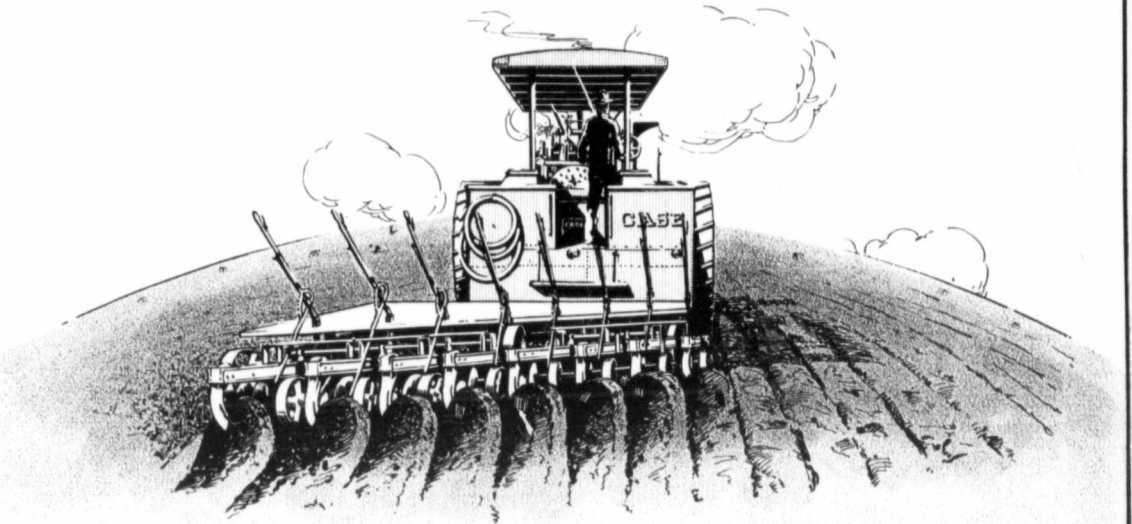

# Profit Ahead

for Users of CASE Power Plowing Machinery

*Case has the Power Plowing Outfit which will net you most profit. No other can equal the prospects held out to you by these proven Case Money-Makers.*

**Case Steam Tractor**  
**Case Gas and Oil Tractors**

**CASE-RACINE**  
(formerly called Case-Sattley)  
**Automatic Lift Heavy and Light Duty Tractor**  
**GANG PLOWS**

All are equally efficient. All give you "Clear View Ahead" in more ways than one. Each type possesses tremendous reserve power. Both types won the Gold Medals of the Winnipeg Motor Contest. Don't these points dovetail into **your** ideas of what **your** Engine should do? Figure your profits from an extended season's use, for, in addition to Plowing, you can do Harrowing, Discing, Seeding, Harvesting, Threshing, Road Grading, Land Clearing, Silo Filling, Hauling. Seventy years of building dependable Farm Power Machinery is your guarantee of a Tractor that will stand up under hardest service, without profit-paralyzing break-downs, and will render the best return on the money invested.

These unequaled Power Plows, sectional in construction and made with 4, 6, 8, 10 and 12 Bottoms, take a business-like hold in any kind of soil. There's a suck to the shares that keeps them plowing at even depth all day long. The patented Case Spring Hitch guides bottoms by obstructions in a way that seems almost human and you need not lift the shares when turning the ends of furrows. These Case-Racine Engine Gangs won easily all Gold Medals and Sweepstakes Honors for plowing at the 1913 Winnipeg Contest, and the only prize at the Wheatland-Illinois Contest. They had the lightest draft, the greatest evenness of draft, gave the best lay to the furrow slices, plowed the straightest and most even furrows. Every year their ever-widening sale makes more and more acres of wild and tame sod turn up new reasons for Case power plowing equipment.